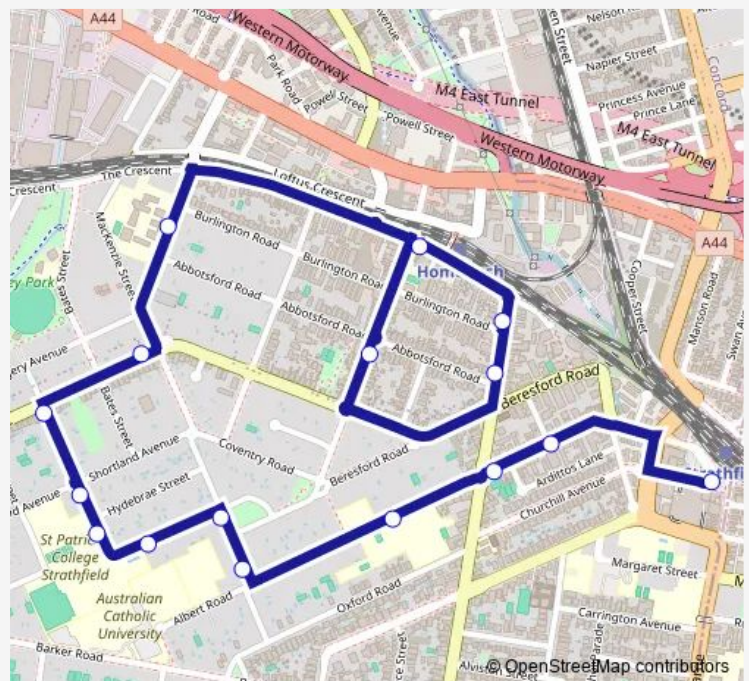

School Bus 714s Strathfield Station to Homebush Public School

Go to website

Direction

Strathfield Station, Albert Rd, Stand L — The Crescent Opp Homebush Station

16 stops

[Open route schedule](#)

Strathfield Station, Albert Rd, Stand L

Albert Rd Opp Duke St

Albert Rd At Homebush Rd

Strathfield Girls High School, Albert Rd

Dickson St After Albert Rd

Dickson St Opp Inveresk Park

Merley Rd Before Francis St

St Patrick's College, Francis St, Stand E

The Crescent Opp Homebush Station

Route schedule

Strathfield Station, Albert Rd, Stand L — The Crescent Opp Homebush Station

Monday	08:31
Tuesday	08:31
Wednesday	08:31
Thursday	08:31
Friday	—
Saturday	—
Sunday	—

Route info

Direction: Strathfield Station, Albert Rd, Stand L

Stops: 16

Trip Duration: 0 hour 22 min

714s School Bus time schedules and route maps are available in an offline PDF at busmaps.com. Use the busmaps.com website to see live bus times, train schedule or subway schedule, and step-by-step directions for all public transit in Sydney