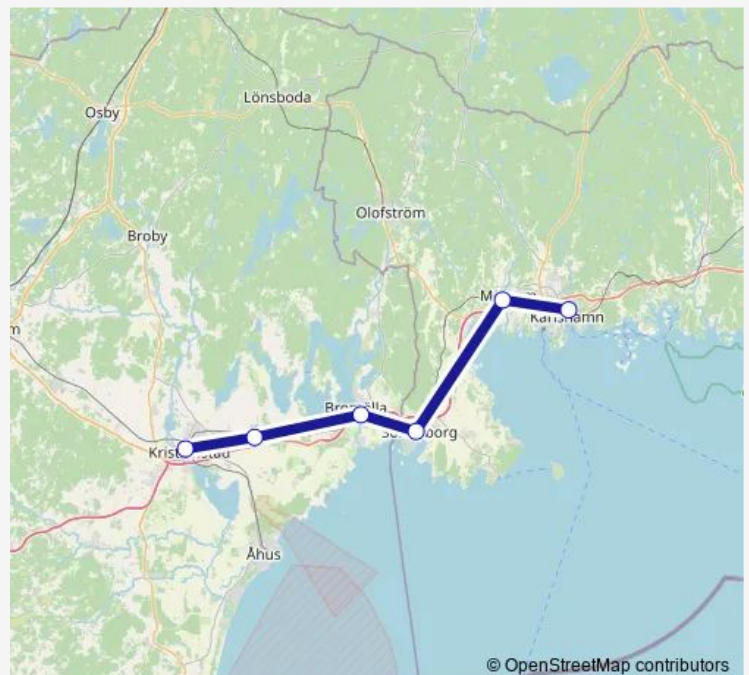

Regional Rail Service Pågatågen

[Go to website](#)

Direction

Karlshamn station — Mörrum station

2 stops

[Open route schedule](#)

Karlshamn station

Mörrum station

Route schedule

Karlshamn station — Mörrum station

Monday	—
Tuesday	07:05
Wednesday	—
Thursday	—
Friday	—
Saturday	—
Sunday	—

Route info

Direction: Karlshamn station

Stops: 2

Trip Duration: 0 hour 7 min

■ Pågatågen

BusMaps

Direction

Mörrum station — Kristianstad Centralstation

5 stops

[Open route schedule](#)

Mörrum station

Sölvesborg station

Bromölla station

Stops: 5

Trip Duration: 0 hour 41 min

Direction

Kristianstad Centralstation — Karlshamn station

6 stops

[Open route schedule](#)

Kristianstad Centralstation

Fjälkinge station