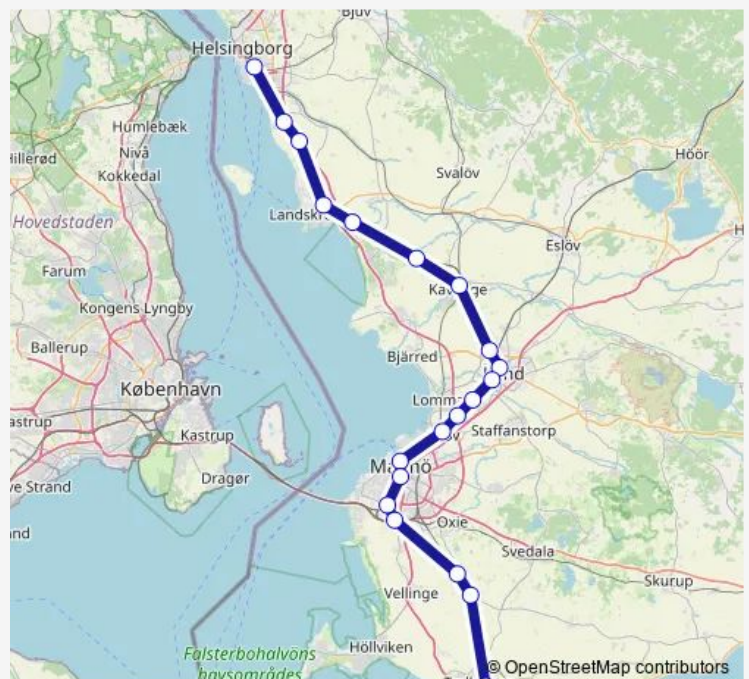

Hjärup station

Åkarp station

Burlöv station

Malmö Centralstation

Malmö Triangeln station

Malmö Hyllie station

Malmö Svågertorp station

Västra Ingelstad station

Friday —

Saturday —

Sunday 00:01

Route info

Direction: Ramlösa station

Stops: 20

Trip Duration: 1 hour 23 min

■ Pågatågen