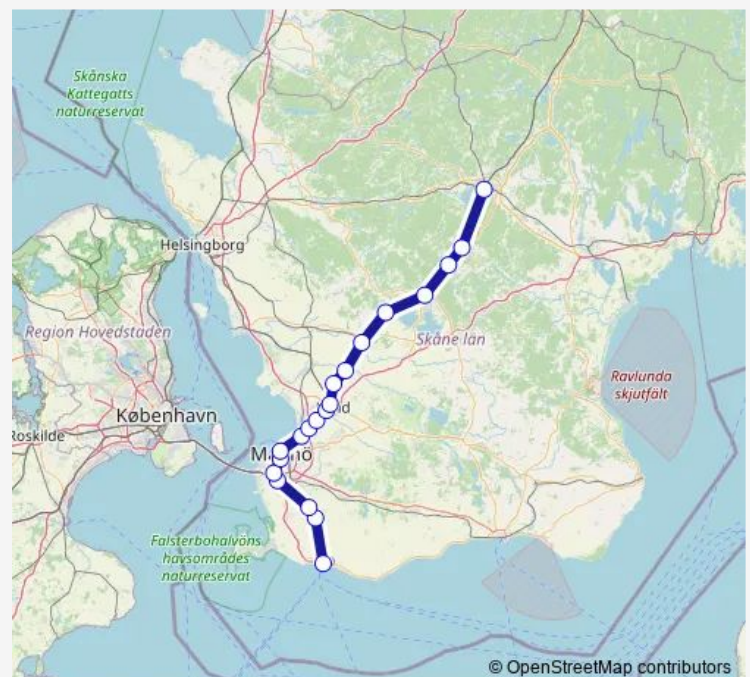

## Regional Rail Service Pågatågen

[Go to website](#)**Direction**

Västra Ingelstad station — Malmö Svågertorp station

2 stops

[Open route schedule](#)

Västra Ingelstad station

Malmö Svågertorp station

## Route schedule

Västra Ingelstad station — Malmö Svågertorp station

Monday —

Tuesday —

Wednesday —

Thursday —

Friday —

Saturday —

## Route info

Direction: Västra Ingelstad station

Stops: 2

Trip Duration: 0 hour 7 min

© OpenStreetMap contributors

■ Pågatågen

**BusMaps**

**Direction**