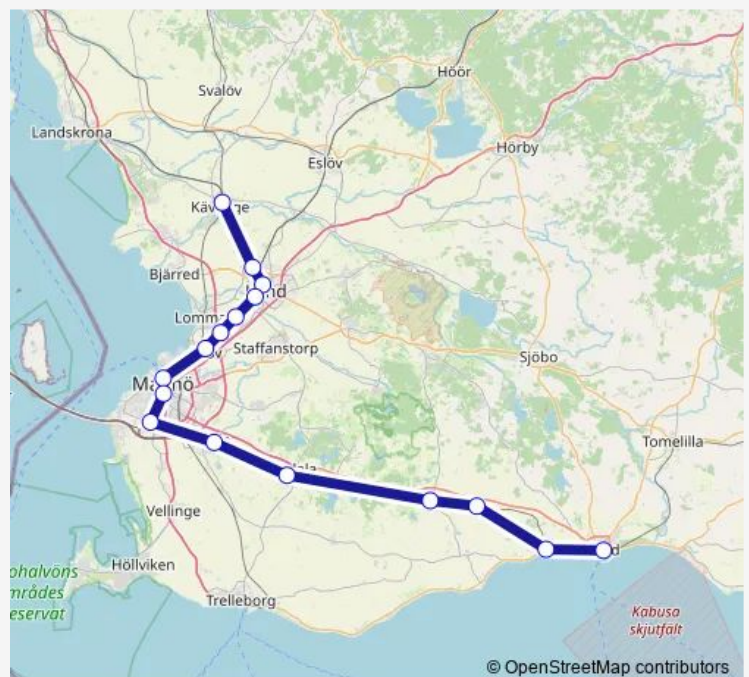

Svedala station

Skurup station

Rydsgård station

Svarte station

Ystad station

Route schedule

Kävlinge station — Ystad station

Monday 11:53-21:53

Tuesday 11:53-21:53

Wednesday 11:53-21:53

Thursday 11:53-21:53

Friday 11:53-21:53

Saturday 11:53-21:53

Sunday 11:53-12:53

Route info

Direction: Kävlinge station

Stops: 16

Trip Duration: 1 hour 21 min

■ Pågatågen

BusMaps

Direction

Kävlinge station — Malmö Centralstation

8 stops

[Open route schedule](#)