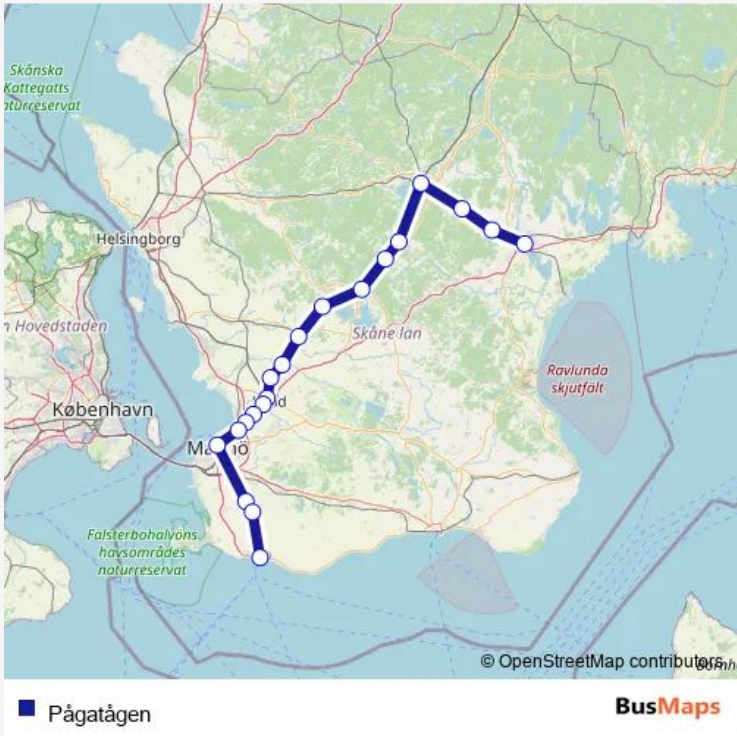

Regional Rail Service Pågatågen

[Go to website](#)

Direction
 Malmö Svågertorp station — Kristianstad Centralstation
 20 stops
[Open route schedule](#)

- Malmö Svågertorp station
- Malmö Hyllie station
- Malmö Triangeln station
- Malmö Centralstation
- Burlöv station
- Åkarp station
- Hjärup station
- Klostergården station
- Lund Centralstation
- Stångby station
- Örtofta station
- Eslöv station
- Stehag station
- Höör station
- Tjörnarps station
- Sösdala station
- Hässleholm Centralstation
- Vinslöv station
- Önnestad station
- Kristianstad Centralstation

Route schedule
 Malmö Svågertorp station — Kristianstad Centralstation

Monday	05:10-22:10
Tuesday	05:10-22:10
Wednesday	05:10-22:10
Thursday	05:10-22:10
Friday	05:10-22:10
Saturday	06:10-22:10
Sunday	06:10-22:10

Route info
 Direction: Malmö Svågertorp station
 Stops: 20
 Trip Duration: 1 hour 46 min

Direction

Kristianstad Centralstation — Trelleborg Centralstation

23 stops

[Open route schedule](#)

Kristianstad Centralstation

Önnestad station

Vinslöv station

Hässleholm Centralstation

Sösådala station

Tjörnarps station

Höör station

Stehags station

Eslöv station