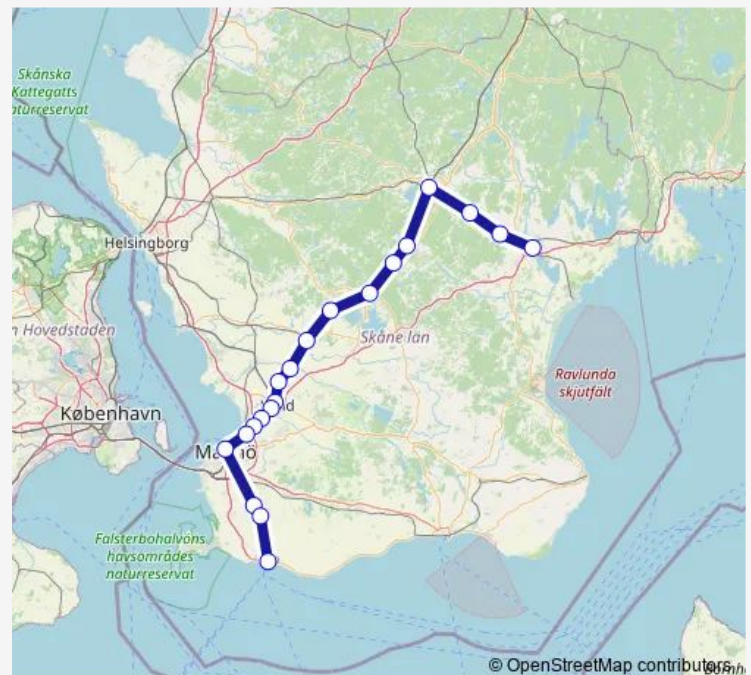

Örtofta station

Eslöv station

Stehag station

Höör station

Tjörnarps station

Sösådal station

Hässleholm Centralstation

Vinslöv station

Friday —

Saturday 06:10-22:10

Sunday 06:10-18:10

Route info

Direction: Malmö Svågertorp station

Stops: 20

Trip Duration: 1 hour 46 min

■ Pågatågen

BusMaps

Direction

Kristianstad Centralstation — Trelleborg Centralstation

23 stops

[Open route schedule](#)

Kristianstad Centralstation

Önnestad station

Vinslöv station

Hässleholm Centralstation

Sösååla station

Tjöråarp station

Höör station

Stehag station

Eslöv station

Örtofta station

Stångby station