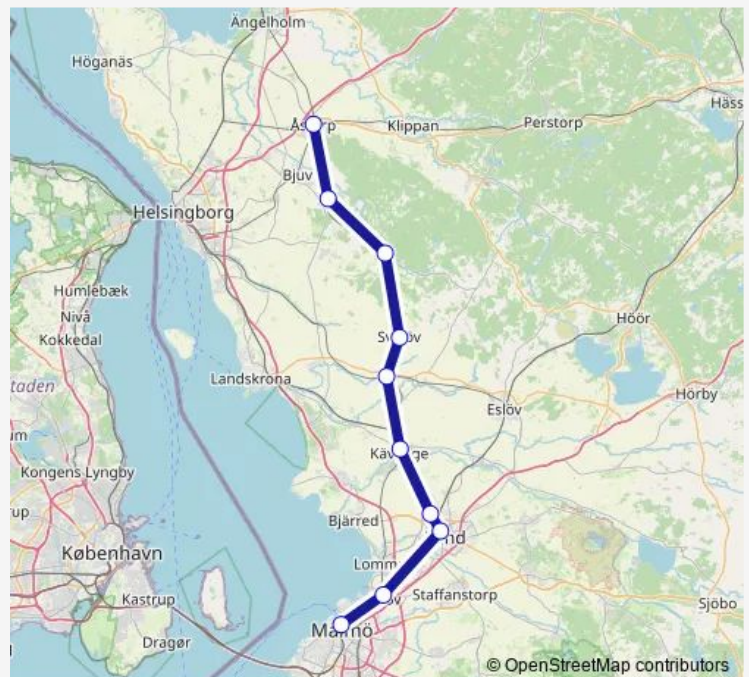

Regional Rail Service Pågatågen

[Go to website](#)

Direction

Malmö Centralstation — Åstorp station

10 stops

[Open route schedule](#)

Malmö Centralstation

Burlöv station

Lund Centralstation

Gunnesbo station

Kävlinge station

Teckomatorp station

Svalöv station

Kågeröd station

Billesholm station

Åstorp station

Route schedule

Malmö Centralstation — Åstorp station

Monday 04:50-05:04

Tuesday 04:50

Wednesday 04:50

Thursday 04:50

Friday 04:50

Saturday —

Sunday —

Route info

Direction: Malmö Centralstation

Stops: 10

Trip Duration: 1 hour 0 min

■ Pågatågen

Pågatågen Regional Rail Service time schedules and route maps are available in an offline PDF at busmaps.com. Use the busmaps.com website to see live bus times, train schedule or subway schedule, and step-by-step directions for all public transit in Lund