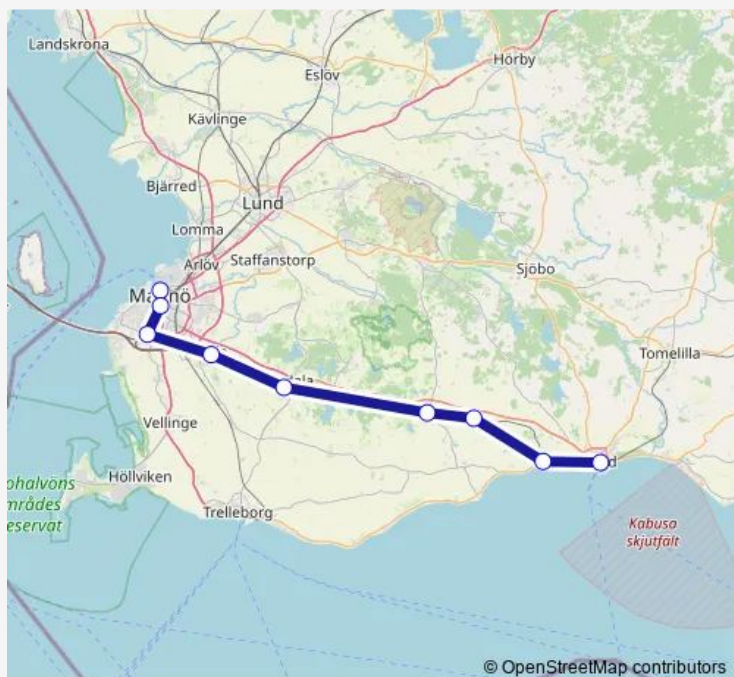

Regional Rail Service Pågatågen

[Go to website](#)**Direction**

Malmö Centralstation — Ystad station

9 stops

[Open route schedule](#)

Malmö Centralstation

Malmö Triangeln station

Malmö Hyllie station

Oxie station

Svedala station

Skurup station

Rydsgård station

Svarte station

Ystad station

Route schedule

Malmö Centralstation — Ystad station

Monday 05:08

Tuesday 05:08

Wednesday 05:08

Thursday 05:08

Friday 05:08

Saturday —

Sunday —

Route info

Direction: Malmö Centralstation

Stops: 9

Trip Duration: 1 hour 1 min

© OpenStreetMap contributors

■ Pågatågen

BusMaps

Pågatågen Regional Rail Service time schedules and route maps are available in an offline PDF at busmaps.com. Use the busmaps.com website to see live bus times, train schedule or subway schedule, and step-by-step directions for all public transit in Malmö