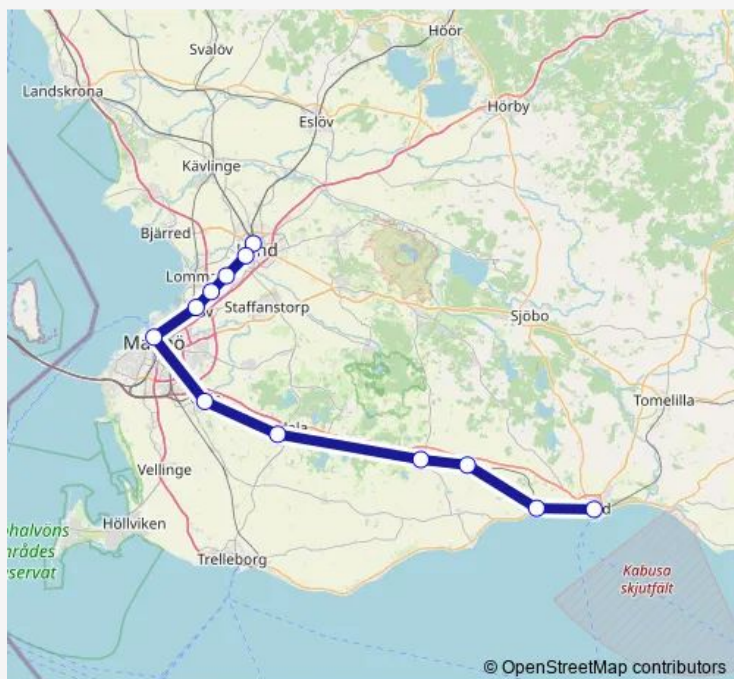

Wednesday —

Thursday —

Friday 07:49-20:49

Saturday 06:49-20:49

Sunday 06:49-20:49

Route info

Direction: Lund Centralstation

Stops: 14

Trip Duration: 1 hour 20 min

© OpenStreetMap contributors

■ Pågatågen

BusMaps

Direction

Höör station — Ystad station

19 stops

[Open route schedule](#)

Höör station

Stehag station

Eslöv station

Örtofta station

Stångby station

Lund Centralstation

Klostergården station

Hjärup station