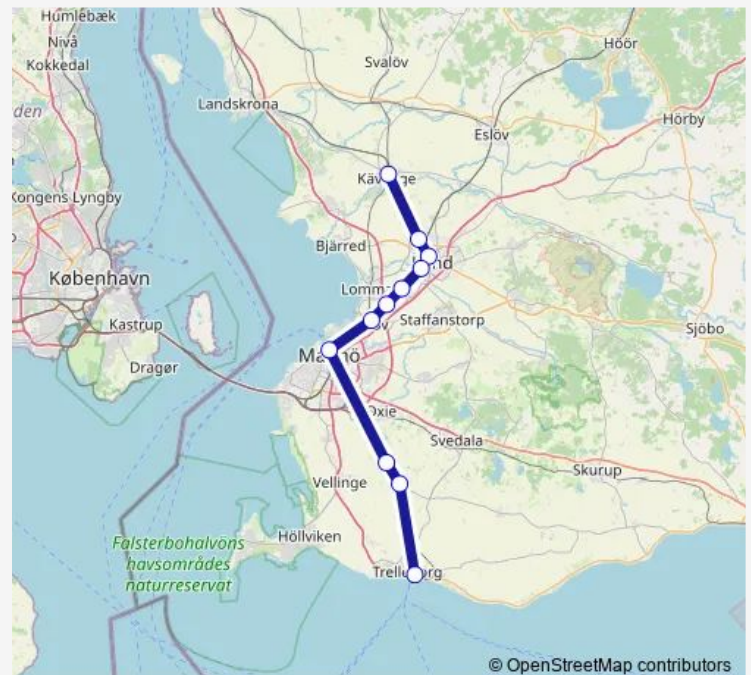

Saturday —

Sunday 22:52-23:04

Route info

Direction: Kävlinge station

Stops: 11

Trip Duration: 1 hour 2 min

© OpenStreetMap contributors

■ Pågatågen

BusMaps

Direction

undefined — undefined

0 stops

[Open route schedule](#)

Route schedule

undefined — undefined

Monday	22:36
Tuesday	22:36
Wednesday	22:36
Thursday	22:36
Friday	—
Saturday	—
Sunday	—

Route info

Direction:

Stops: 0

Trip Duration: — min

Direction

Trelleborg Centralstation — Lund Centralstation

9 stops

[Open route schedule](#)