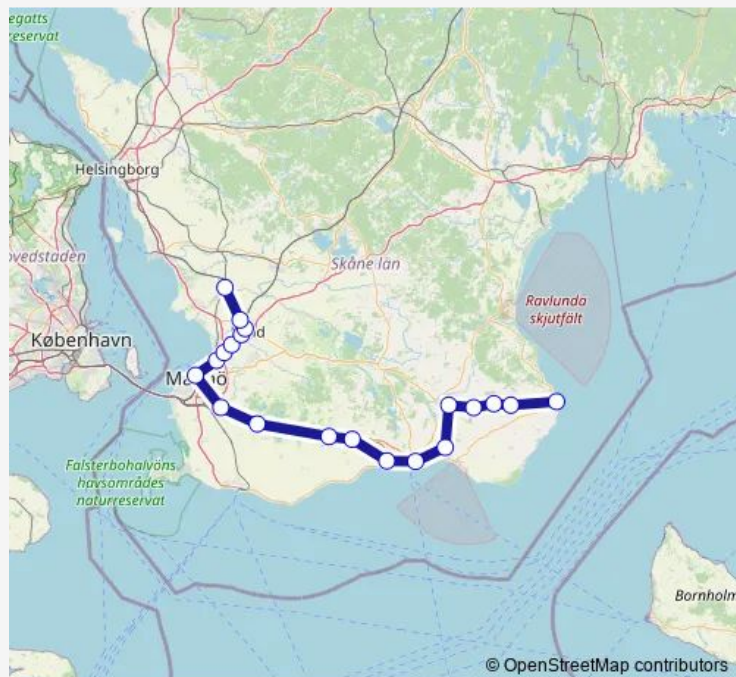

Malmö Centralstation

Burlöv station

Åkarp station

Hjärup station

Klostergården station

Lund Centralstation

### Route schedule

Simrishamn station — Lund Centralstation

Monday 21:35

Tuesday 21:35

Wednesday 21:35

Thursday 21:35

Friday —

Saturday —

### Route info

Direction: Simrishamn station

Stops: 18

Trip Duration: 1 hour 51 min

© OpenStreetMap contributors

■ Pågatågen

BusMaps

**Direction**