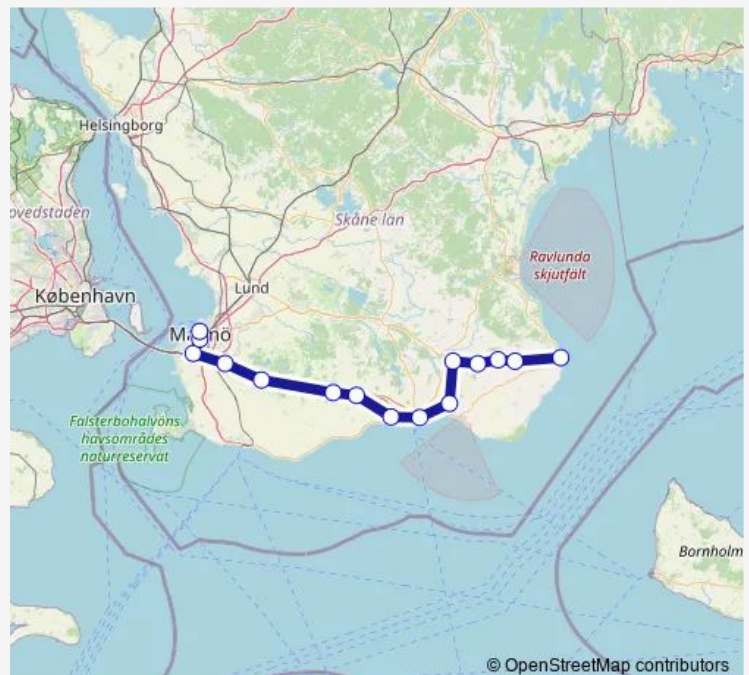

Regional Rail Service Pågatågen

[Go to website](#)

Direction

Simrishamn station — Malmö Centralstation

15 stops

[Open route schedule](#)

Simrishamn station

Gärsnäs station

Smedstorp station

Lunnarp station

Tomelilla station

Köpingebro station

Ystad station

Svarte station

Rydsgård station

Skurup station

Svedala station

Oxie station

Malmö Hyllie station

Malmö Triangeln station

Malmö Centralstation

Route schedule

Simrishamn station — Malmö Centralstation

Monday	—
Tuesday	00:35
Wednesday	00:35
Thursday	00:35
Friday	00:35
Saturday	00:35
Sunday	00:35-02:00

Route info

Direction: Simrishamn station

Stops: 15

Trip Duration: 1 hour 32 min

© OpenStreetMap contributors

■ Pågatågen

BusMaps

Pågatågen Regional Rail Service time schedules and route maps are available in an offline PDF at busmaps.com. Use the busmaps.com website to see live bus times, train schedule or subway schedule, and step-by-step directions for all public transit in Malmö