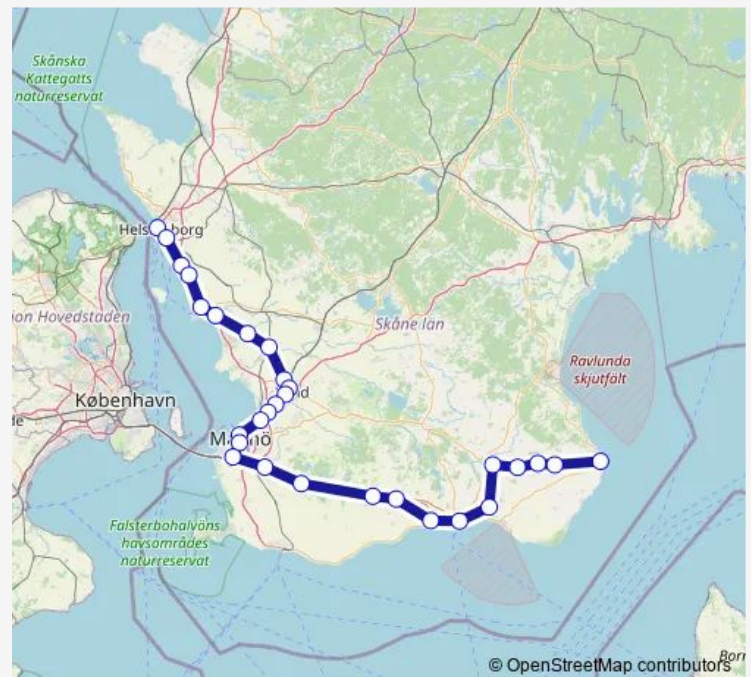

Gunnesbo station

### Route schedule

Simrishamn station — Helsingborg Centralstation

Monday 05:35-17:35

Tuesday 05:35-17:35

Wednesday 05:35-17:35

Thursday 05:35-17:35

Friday 05:35-22:35

Saturday 22:35

### Route info

Direction: Simrishamn station

Stops: 29

Trip Duration: 2 hour 33 min

■ Pågatågen

BusMaps

Kävlinge station

Dösjebro station