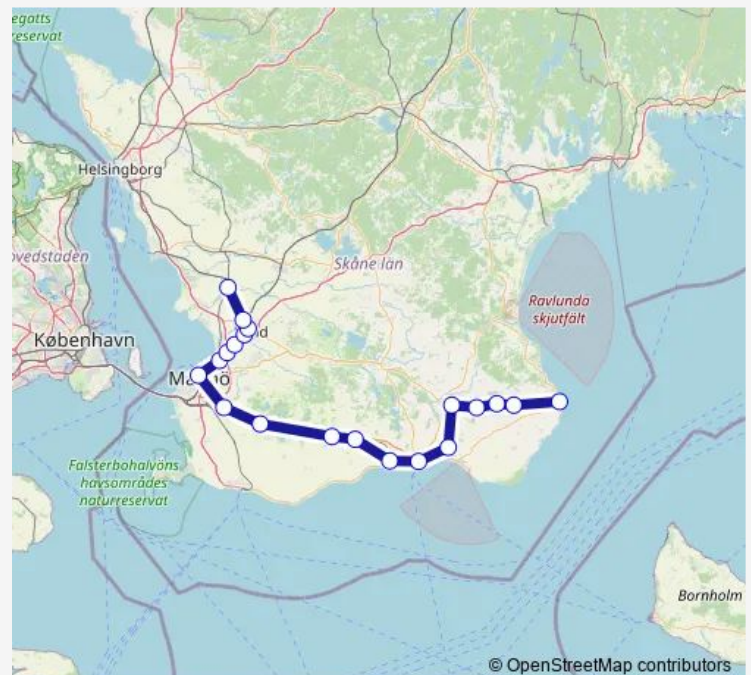

Svedala station

Oxie station

Malmö Centralstation

Burlöv station

Åkarp station

Hjärup station

Klostergården station

Lund Centralstation

Route schedule

Simrishamn station — Lund Centralstation

Monday 21:35

Tuesday 21:35

Wednesday 21:35

Thursday 21:35

Friday —

Saturday —

Sunday —

Route info

Direction: Simrishamn station

Stops: 18

Trip Duration: 1 hour 51 min

© OpenStreetMap contributors

Pågatågen

BusMaps