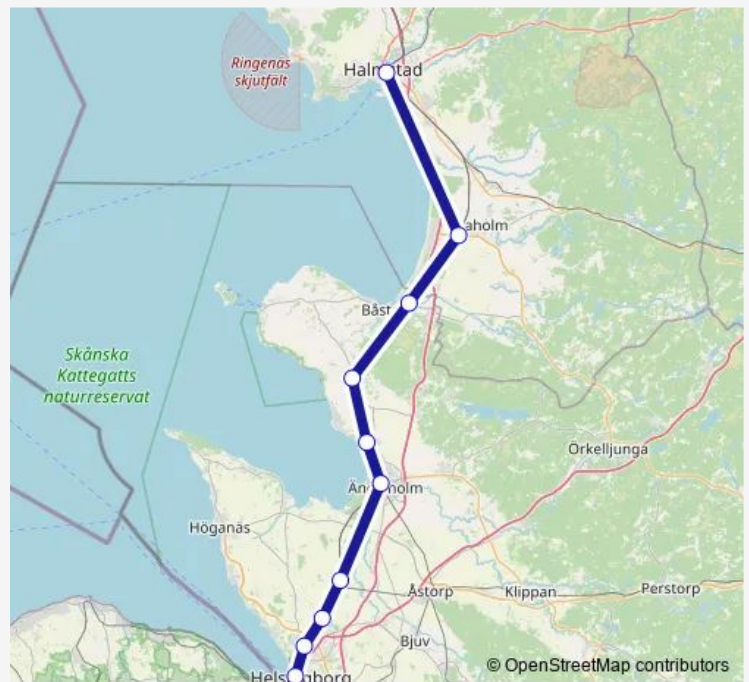

Båstad station

Förlöv station

Barkåkra station

Ängelholm station

Kattarp station

Ödåkra station

Maria station

Helsingborg Centralstation

Route schedule

Halmstad Centralstation — Helsingborg Centralstation

Monday 07:48

Tuesday 07:48

Wednesday 07:48

Thursday 07:48

Friday 07:48

Saturday —

Sunday —

Route info

Direction: Halmstad Centralstation

Stops: 10

Trip Duration: 0 hour 54 min

Pågatågen

Direction

Halmstad Centralstation — Helsingborg Centralstation

10 stops

[Open route schedule](#)

Halmstad Centralstation

Laholm station

Båstad station

Förslöv station

Barkåkra station

Ängelholm station