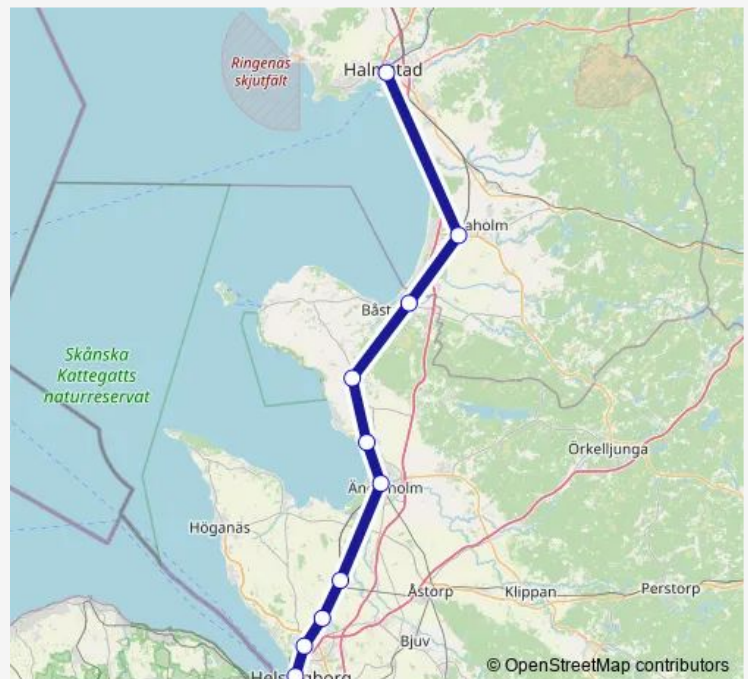

Förlöv station

Barkåkra station

Ängelholm station

Kattarp station

Ödåkra station

Maria station

Helsingborg Centralstation

Route schedule

Halmstad Centralstation — Helsingborg Centralstation

Monday 06:48

Tuesday 06:48

Wednesday 06:48

Thursday 06:48

Friday 06:48

Saturday —

Sunday —

Route info

Direction: Halmstad Centralstation

Stops: 10

Trip Duration: 0 hour 54 min

■ Pågatågen

BusMaps

Direction

Halmstad Centralstation — Helsingborg Centralstation

10 stops

[Open route schedule](#)

Halmstad Centralstation

Laholm station

Båstad station

Förslöv station

Barkåkra station

Ängelholm station