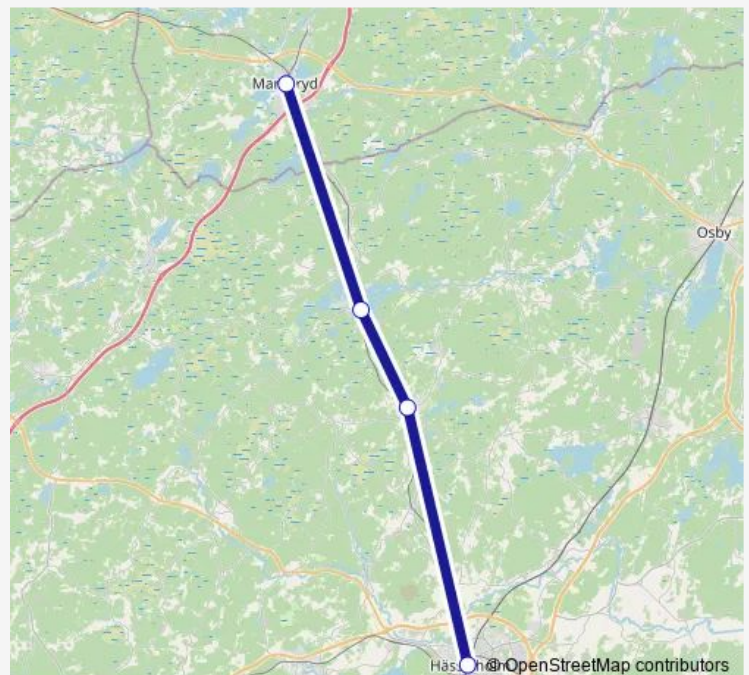

Regional Rail Service Pågatågen

[Go to website](#)**Direction**

Hässleholm Centralstation — Markaryd station

4 stops

[Open route schedule](#)

Hässleholm Centralstation

Bjärnum station

Vittsjö station

Markaryd station

Route schedule

Hässleholm Centralstation — Markaryd station

Monday	05:00-22:36
Tuesday	05:00-22:36
Wednesday	05:00-22:36
Thursday	05:00-22:36
Friday	05:00-22:36
Saturday	06:13-22:36
Sunday	06:13-22:36

Route info

Direction: Hässleholm Centralstation

Stops: 4

Trip Duration: 0 hour 26 min

■ Pågatågen

BusMaps

Direction

Markaryd station — Hässleholm Centralstation

4 stops

[Open route schedule](#)

Markaryd station

Vittsjö station

Bjärnum station

Hässleholm Centralstation

Route schedule

Markaryd station — Hässleholm Centralstation