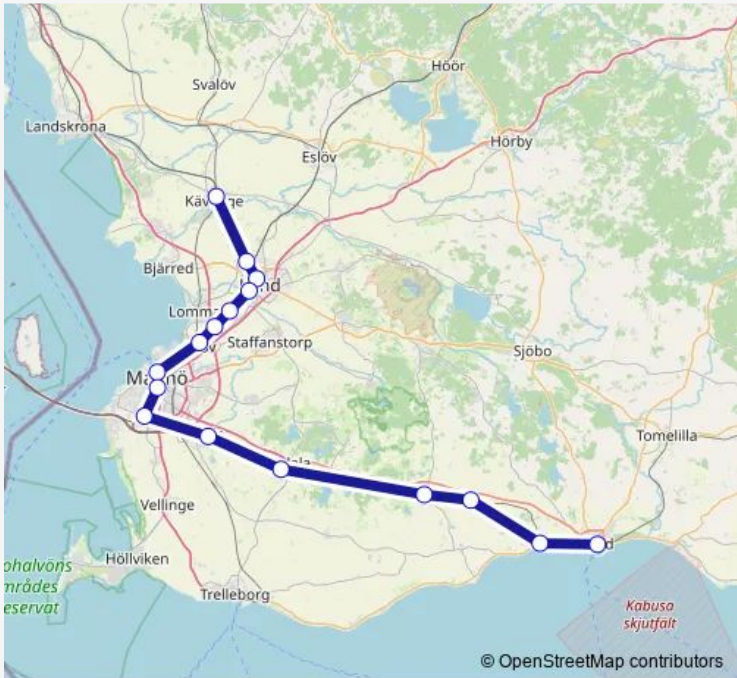

Regional Rail Service Pågatågen

[Go to website](#)

Direction
 Kävlinge station — Ystad station
 16 stops
[Open route schedule](#)

- Kävlinge station
- Gunnesbo station
- Lund Centralstation
- Klostergården station
- Hjärup station
- Åkarp station
- Burlöv station
- Malmö Centralstation
- Malmö Triangeln station
- Malmö Hyllie station
- Oxie station
- Svedala station
- Skurup station
- Rydsgård station
- Svarte station
- Ystad station

Route schedule
 Kävlinge station — Ystad station

Monday	11:53-21:53
Tuesday	11:53-21:53
Wednesday	11:53-21:53
Thursday	11:53-21:53
Friday	11:53-23:53
Saturday	11:53-23:53
Sunday	11:53-12:53

Route info
 Direction: Kävlinge station
 Stops: 16
 Trip Duration: 1 hour 21 min