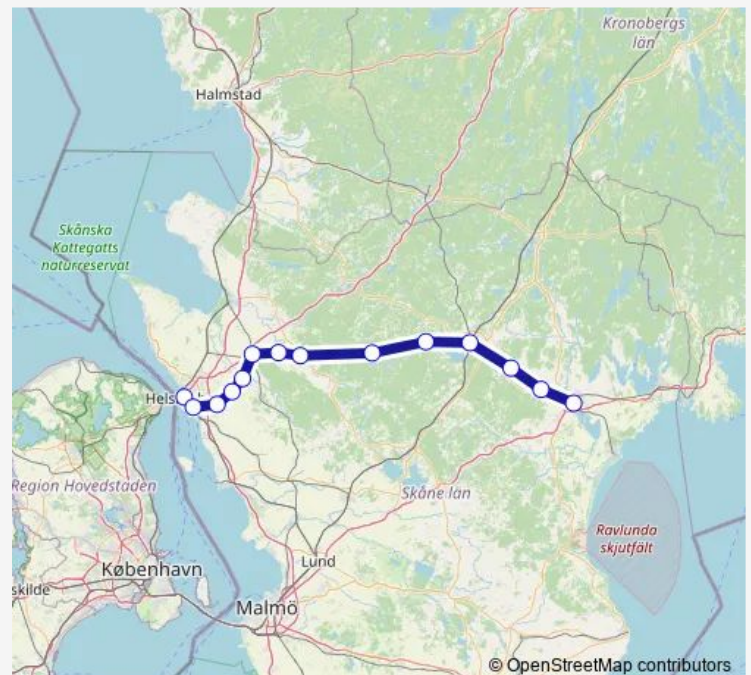

Mörarp station

Bjuv station

Åstorp station

Kvidinge station

Klippan station

Perstorp station

Tyringe station

Hässleholm Centralstation

Vinslöv station

Önnestad station

Route schedule

Helsingborg Centralstation — Önnestad station

Monday —

Tuesday 14:49

Wednesday —

Thursday —

Friday —

Saturday —

Sunday —

Route info

Direction: Helsingborg Centralstation

Stops: 13

Trip Duration: 1 hour 20 min

■ Pågatågen

BusMaps

Direction

Önnestad station — Helsingborg Centralstation

13 stops

[Open route schedule](#)

Önnestad station

Vinslöv station

Hässleholm Centralstation