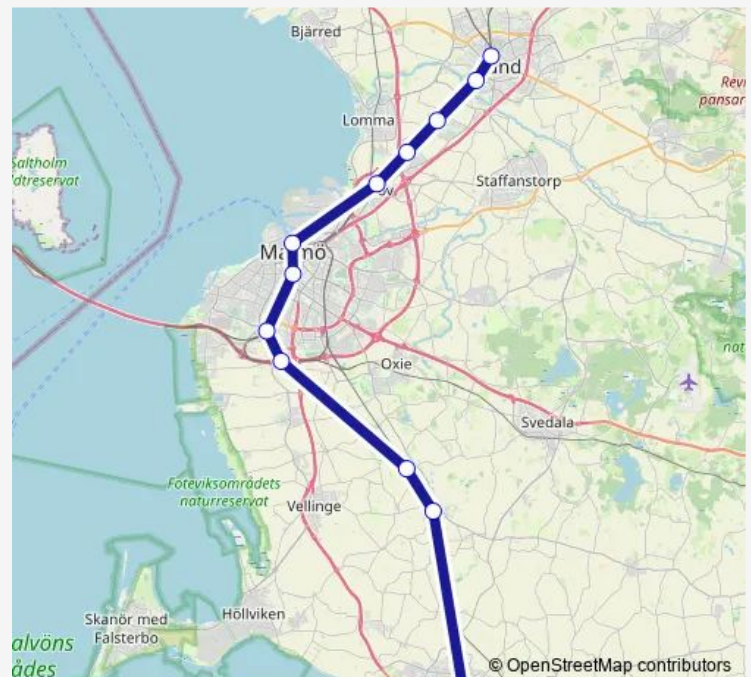

Stehag station

Eslöv station

Örtofta station

Stångby station

Lund Centralstation

Klostergården station

Hjärup station

Åkarp station

Burlöv station

Malmö Centralstation

Malmö Triangeln station

Malmö Hyllie station

Malmö Svågertorp station

### Route schedule

Hässleholm Centralstation — Malmö Svågertorp station

Monday —

Tuesday —

Wednesday —

Thursday —

Friday —

Saturday 05:04

### Route info

Direction: Hässleholm Centralstation

Stops: 17

Trip Duration: 1 hour 16 min

■ Pågatågen

BusMaps

**Direction**

undefined — undefined