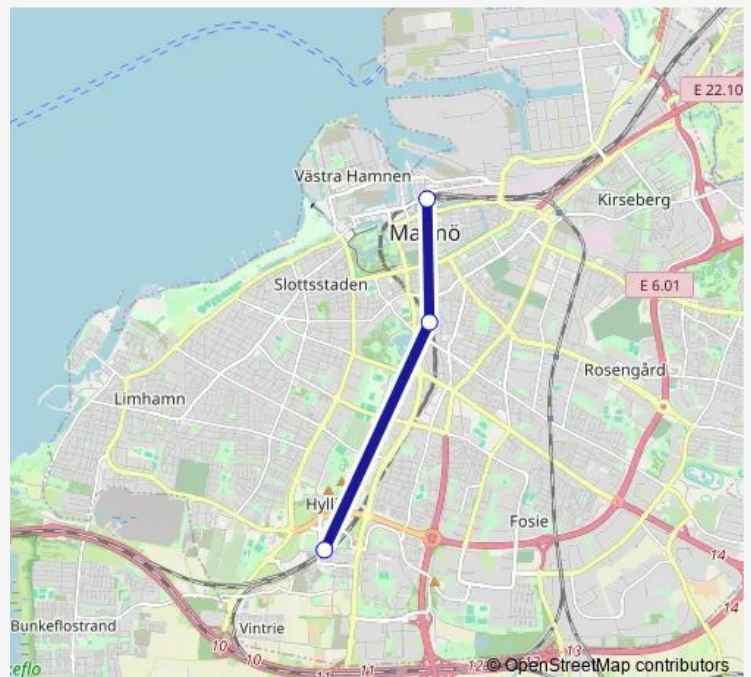

## Regional Rail Service Pågatågen

[Go to website](#)**Direction**

Malmö Hyllie station — Malmö Centralstation

3 stops

[Open route schedule](#)

Malmö Hyllie station

Malmö Triangeln station

Malmö Centralstation

## Route schedule

Malmö Hyllie station — Malmö Centralstation

Monday 07:55-18:25

Tuesday 07:55-18:25

Wednesday 07:55-18:25

Thursday 07:55-18:25

Friday 07:55-18:25

Saturday —

## Route info

Direction: Malmö Hyllie station

Stops: 3

Trip Duration: 0 hour 7 min

■ Pågatågen

**BusMaps**

## Route info

Direction: Malmö Centralstation

Stops: 3

Trip Duration: 0 hour 7 min

**Direction**

Malmö Centralstation — Malmö Hyllie station

3 stops

[Open route schedule](#)