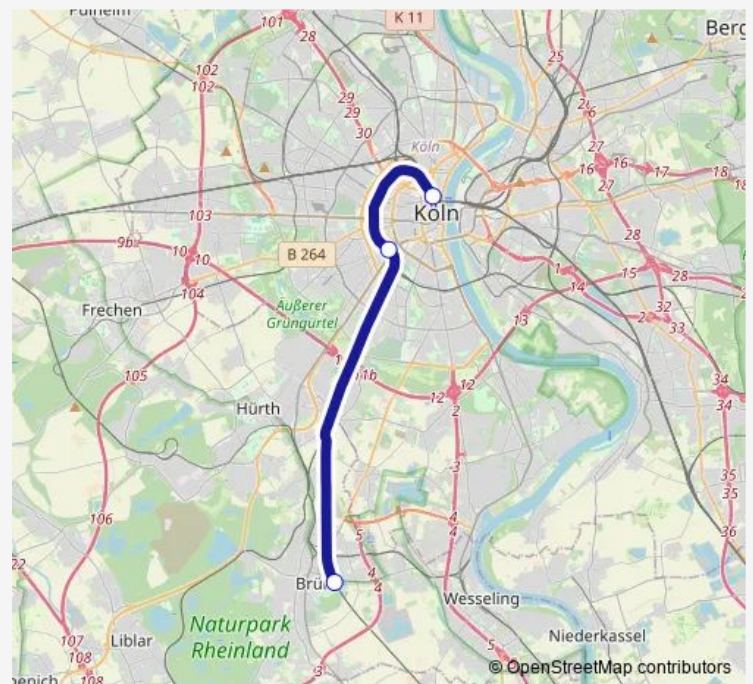

### Direction

Brühl Bf — Köln Hbf

3 stops

[Open route schedule](#)

Brühl Bf

Köln Süd Bf

Köln Hbf

### Route schedule

Brühl Bf — Köln Hbf

Monday —

Tuesday —

Wednesday —

Thursday 21:28-23:28

Friday —

Saturday —

### Route info

Direction: Brühl Bf

Stops: 3

Trip Duration: 0 hour 45 min

RE5 (Rrx)

BusMaps

**Direction**

Köln Hbf — Brühl Bf

## Route info

Direction: Köln Hbf

Stops: 3

Trip Duration: 0 hour 45 min

RE5 (Rrx) Bus time schedules and route maps are available in an offline PDF at [busmaps.com](https://busmaps.com). Use the [busmaps.com](https://busmaps.com) website to see live bus times, train schedule or subway schedule, and step-by-step directions for all public transit in Koeln