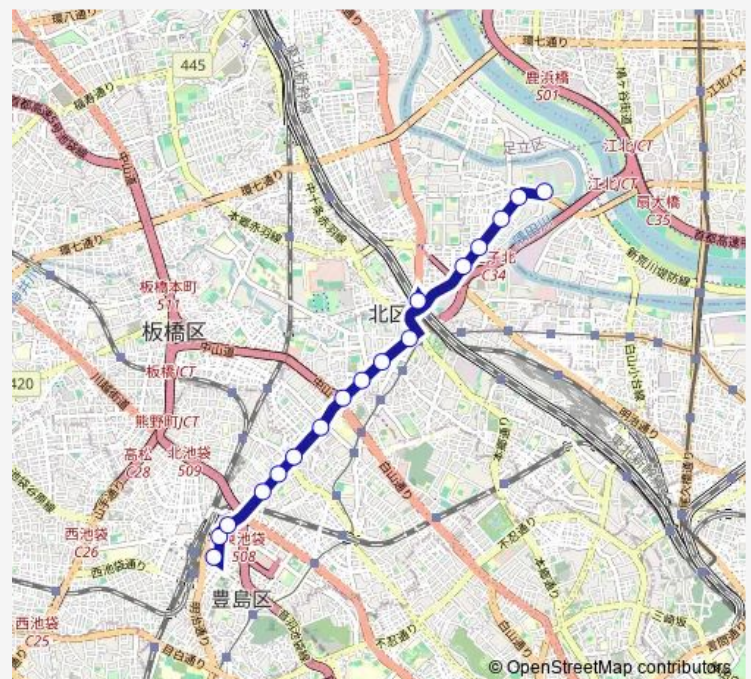

### Route schedule

池袋駅東口 — 豊島五丁目団地

Monday	23:00-00:50 <sup>+1</sup>
Tuesday	23:00-00:50 <sup>+1</sup>
Wednesday	23:00-00:50 <sup>+1</sup>
Thursday	23:00-00:50 <sup>+1</sup>
Friday	23:00-00:50 <sup>+1</sup>
Saturday	—
Sunday	—

### Route info

Direction: 池袋駅東口

Stops: 17

Trip Duration: 0 hour 28 min