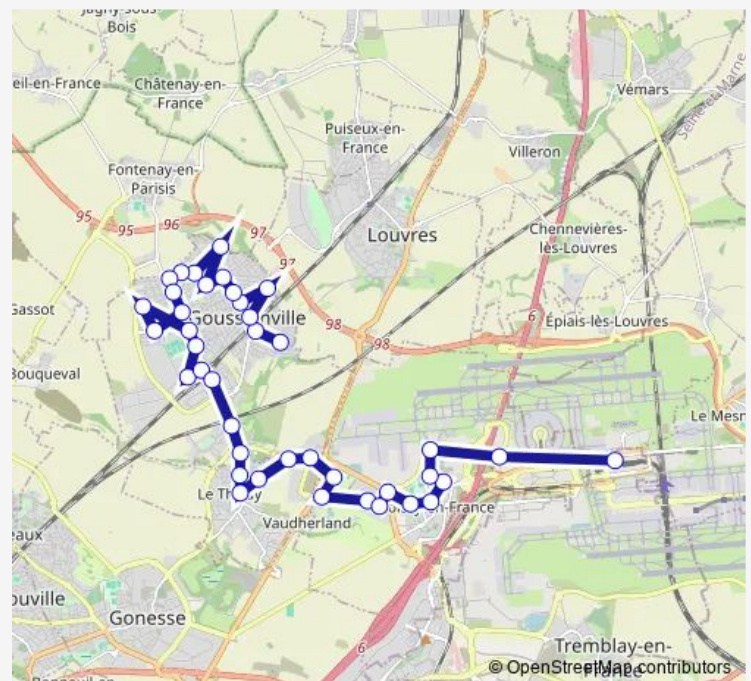

Marguilliers

Entretien nord

Convention

Airapolis

Village

Passerelle

Roissy parc

Parc du moulin

Thursday 00:10-23:35

Friday 00:10-23:35

Saturday 00:10-23:35

Sunday 00:10-23:35

Route info

Direction: Aéroport Cdg1 RER B

Stops: 51

Trip Duration: 0 hour 44 min

Fileo G — Fileo Goussainville (sur réservation)

La talmouse

Avenue Bocquet

Chemin de saint Denis

Les charmilles

Pont chinois

Le moulin

Calvaire

Thursday 00:10-23:35

Friday 00:10-23:35

Saturday 00:10-23:35

Sunday 00:10-23:35

Route info

Direction: Les Coteaux

Stops: 40

Trip Duration: 0 hour 30 min