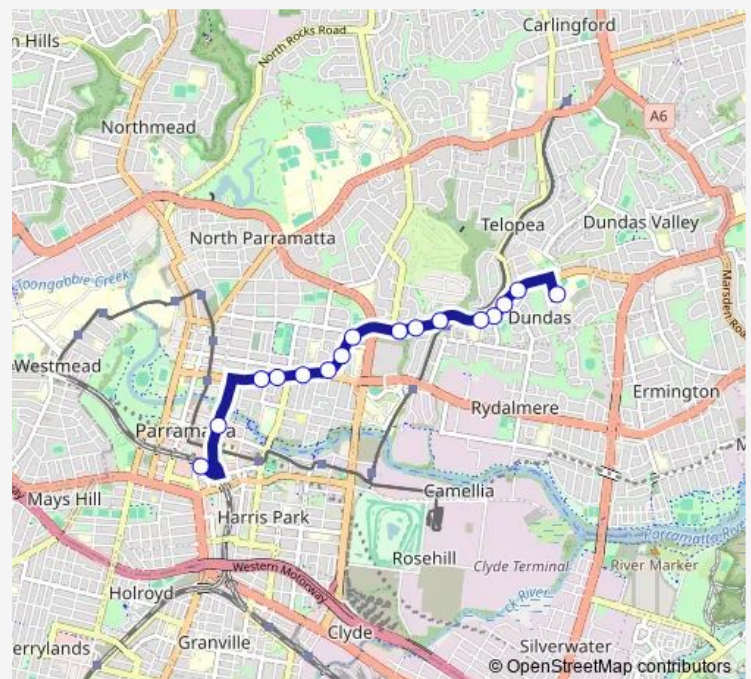

Kissing Point Rd Opp Burke St

Kissing Point Rd At Park Rd

Kissing Point Rd At Elder Rd

Dundas Public School, Kissing Point Rd

Kissing Point Rd Before Rippon Av

Kissing Point Rd Opp Bells Rd

Kissing Point Rd Opp New Settlers Park

Pennant St Before Collett Pde

Pennant St Opp Symonds Av

Collett Park, Pennant St

Victoria Rd At Wandsworth St

Victoria Rd After Macarthur St

Victoria Rd After Betts St

Smith St After Phillip St

Parramatta Station, Stand B3

Route schedule

St Patrick's Marist College, Kirby St — Parramatta Station, Stand B3

Monday 15:20

Tuesday 15:20

Wednesday 15:20

Thursday 14:40

Friday 15:20

Saturday —

Sunday —

Route info

Direction: St Patrick's Marist College, Kirby St

Stops: 16

Trip Duration: 0 hour 19 min

602w — St. Patricks, Dundas to Parramatta Station

602w School Bus time schedules and route maps are available in an offline PDF at [busmaps.com](https://busmaps.com). Use the [busmaps.com](https://busmaps.com) website to see live bus times, train schedule or subway schedule, and step-by-step directions for all public transit in Parramatta