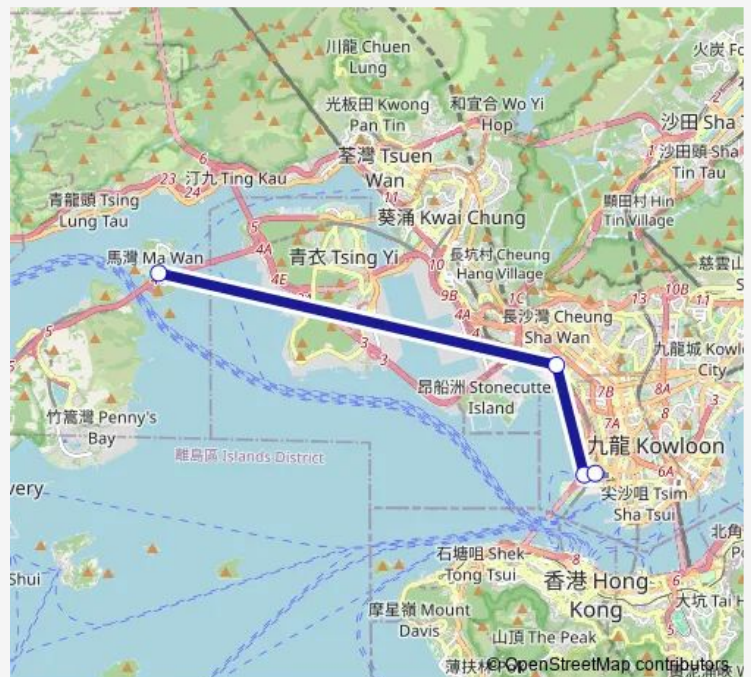

[Kmb] Western Harbour Tunnel Bbi, NGA Cheung Road

[Ctb] Kowloon Station  
 [Kmb] Kowloon Station BUS Terminus

### Route schedule

[Kmb] MA WAN (PAK YAN Road) — [Ctb] Kowloon Station  
 [Kmb] Kowloon Station BUS Terminus

Monday	11:00
Tuesday	11:00
Wednesday	11:00
Thursday	11:00
Friday	11:00
Saturday	11:00-18:30
Sunday	11:00-18:30

### Route info

Direction: [Kmb] MA WAN (PAK YAN Road)

Stops: 4

Trip Duration: 0 hour 32 min

230r — Kowloon Station - MA WAN (PAK YAN Road)