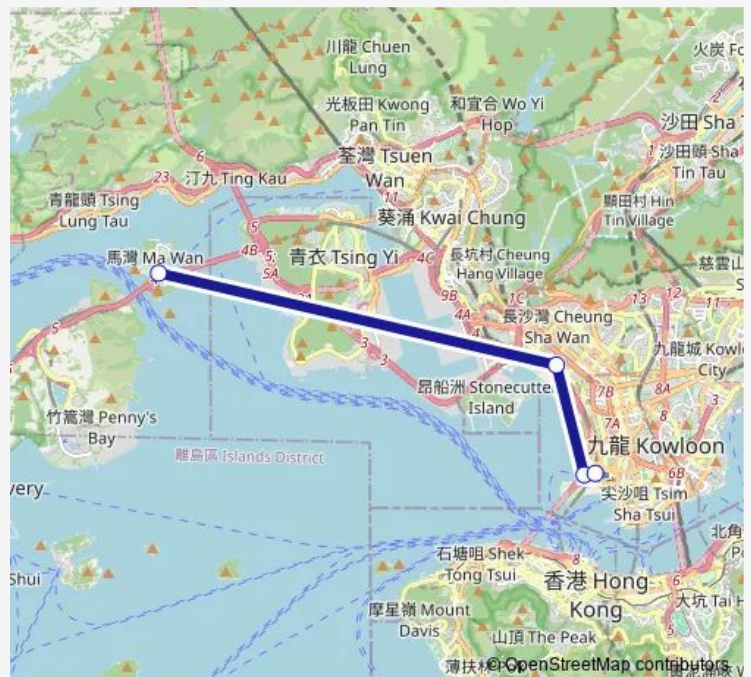

Route schedule

[Kmb] MA WAN (PAK YAN Road) — [Ctb] Kowloon Station[[Kmb] Kowloon Station BUS Terminus

| | |
|-----------|-------------|
| Monday | 11:00 |
| Tuesday | 11:00 |
| Wednesday | 11:00 |
| Thursday | 11:00 |
| Friday | 11:00 |
| Saturday | 11:00-18:30 |
| Sunday | 11:00-18:30 |

Route info

Direction: [Kmb] MA WAN (PAK YAN Road)

Stops: 4

Trip Duration: 0 hour 32 min

■ 230R — Kowloon Station - MA WAN (PAK YAN Road)

Direction

[Ctb] Kowloon Station|[Kmb] Kowloon Station BUS Terminus — [Kmb] MA WAN (PAK YAN Road)