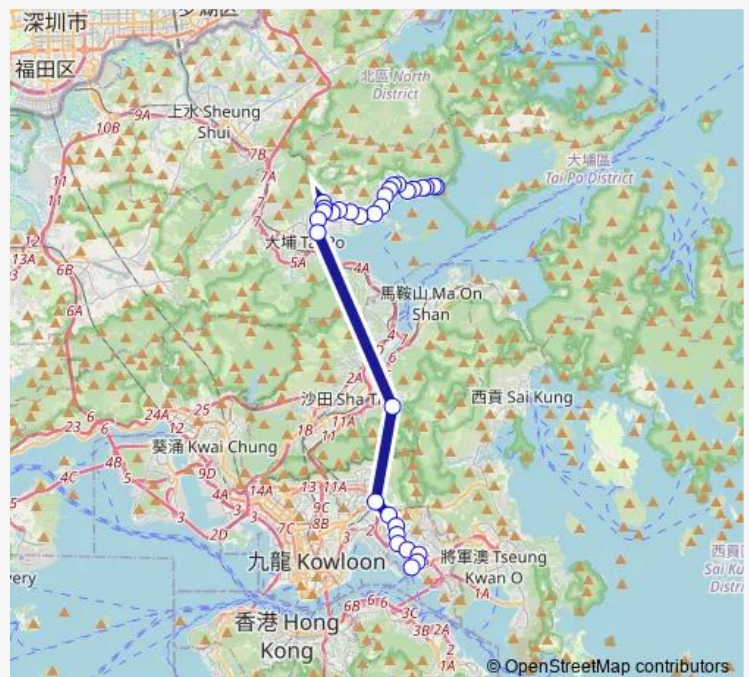

Monday 17:50-18:10

Tuesday 17:50-18:10

Wednesday 17:50-18:10

Thursday 17:50-18:10

Friday 17:50-18:10

Saturday —

Sunday —

Route info

Direction: [Kmb] Kwun Tong Ferry

Stops: 36

Trip Duration: 1 hour 3 min

74e — TAI MEI TUK - Kwun Tong Ferry

[Kmb] LAU Hang

[Kmb] Fung Yuen Road

[Kmb] HA Hang

[Kmb] DAI Kwai Street