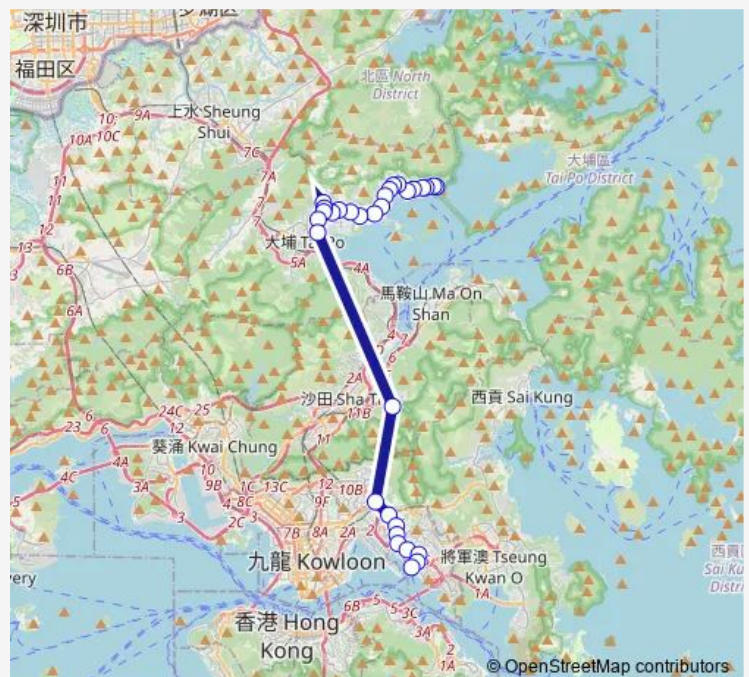

### Route info

Direction: [Kmb] Kwun Tong Ferry

Stops: 36

Trip Duration: 1 hour 8 min

74E — TAI MEI TUK - Kwun Tong Ferry

[Kmb] LAU Hang

[Kmb] Fung Yuen Road

[Kmb] HA Hang