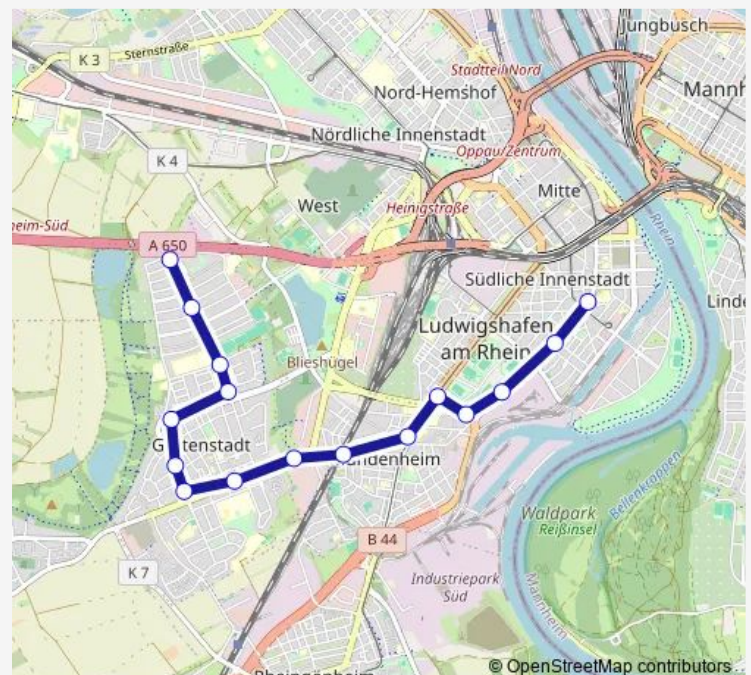

## Bus 74E LU Berliner Platz - Am Schwanen - Marienkrankenhaus - Niederfeld - Bayreuther Straße - LU Hauptbahnhof - LU Rathaus

[Go to website](#)

Mundenheim Nord

Am Schwanen

Mundenheim Bahnhof

Maudacher Straße

Marienkrankenhaus

Leiningen Straße

Königsbacher Straße

Kallstadter Straße

### Route schedule

Bürgermeister-Krafft-Platz — Niederfeld

Monday 12:40

Tuesday 12:40

Wednesday 12:40

Thursday 12:40

Friday 12:40

Saturday —

### Route info

Direction: Bürgermeister-Krafft-Platz

Stops: 16

Trip Duration: 0 hour 20 min

74E Bus time schedules and route maps are available in an offline PDF at [busmaps.com](https://busmaps.com). Use the [busmaps.com](https://busmaps.com) website to see live bus times, train schedule or subway schedule, and step-by-step directions for all public transit in Ludwigshafen am Rhein