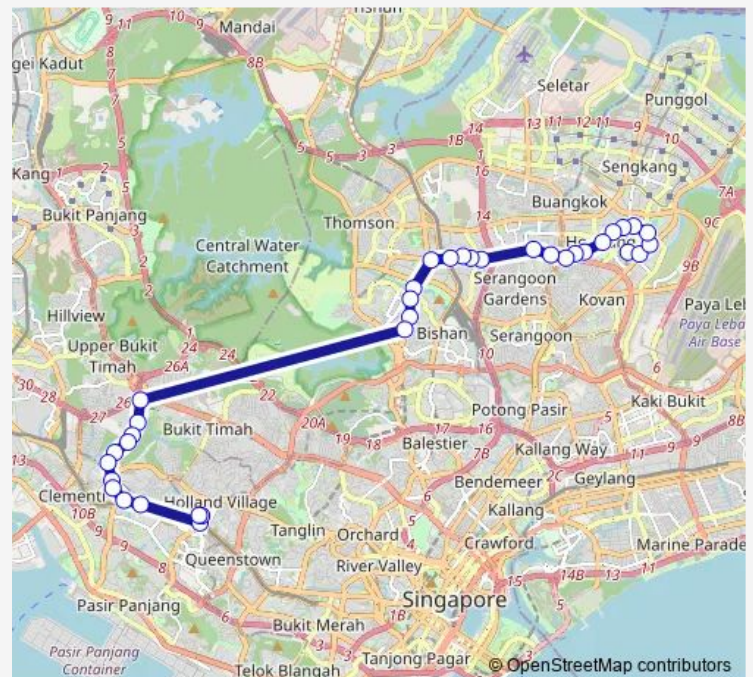

### Route schedule

Hougang Ctrl Int — Buona Vista Ter

Monday 07:00

Tuesday 07:00

Wednesday 07:00

Thursday 07:00

Friday 07:00

Saturday —

### Route info

Direction: Hougang Ctrl Int

Stops: 35

Trip Duration: 1 hour 50 min

74e

BusMaps

Marymount View

Aft Bt Timah Rd