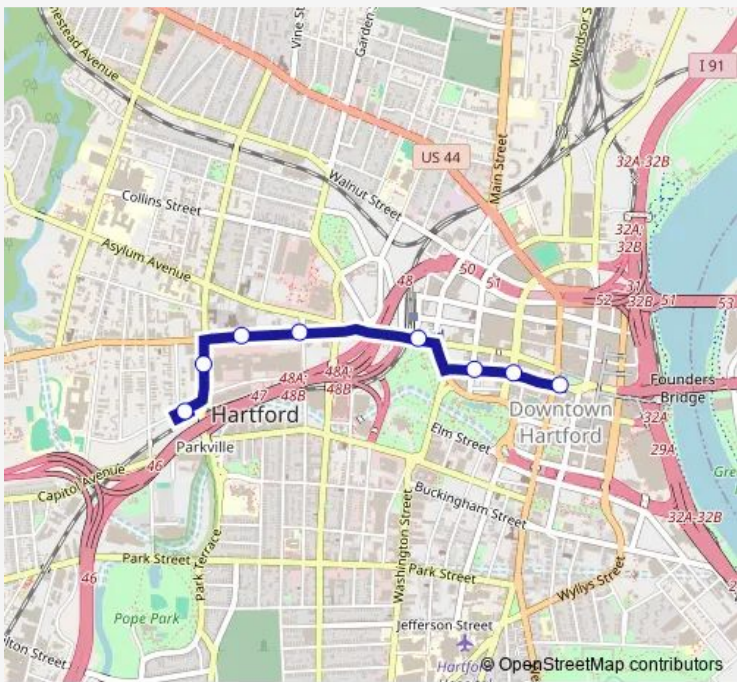

Bus Ah Asylum Hill Connector

[Go to website](#)

Direction
 Ctfastrak Sigourney St Stn @ Platform D — Central Row South Side @ Travelers
 9 stops
[Open route schedule](#)

- Ctfastrak Sigourney St Stn @ Platform D
- Sigourney St @ Aetna
- Farmington Ave @ Aetna 1
- Farmington Ave @ Flower St
- Farmington Ave @ opp Garden St
- Asylum St @ Bushnell Park
- Pearl St @ Ann Uccello St
- Pearl St @ Lewis St
- Central Row South Side @ Travelers

Route schedule
 Ctfastrak Sigourney St Stn @ Platform D — Central Row South Side @ Travelers

Monday	15:20-17:35
Tuesday	15:20-17:35
Wednesday	15:20-17:35
Thursday	15:20-17:35
Friday	15:20-17:35
Saturday	—
Sunday	—

Route info
 Direction: Ctfastrak Sigourney St Stn @ Platform D
 Stops: 9
 Trip Duration: 0 hour 7 min

Ah — Asylum Hill Connector **BusMaps**

Direction

Central Row @ Main St — Ctfastrak Sigourney St Stn @ Platform D

Thursday 06:35-08:50

Friday 06:35-08:50

Saturday —

Sunday —

Route info

Direction: Central Row @ Main St

Stops: 8

Trip Duration: 0 hour 8 min