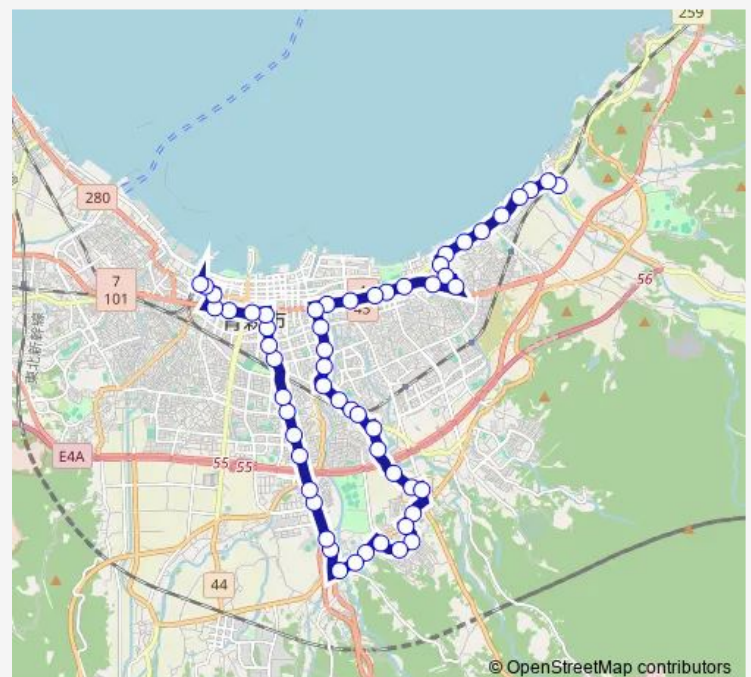

Thursday 06:14

Friday 06:14

Saturday —

Sunday —

Route info

Direction: 東部営業所

Stops: 56

Trip Duration: 1 hour 31 min