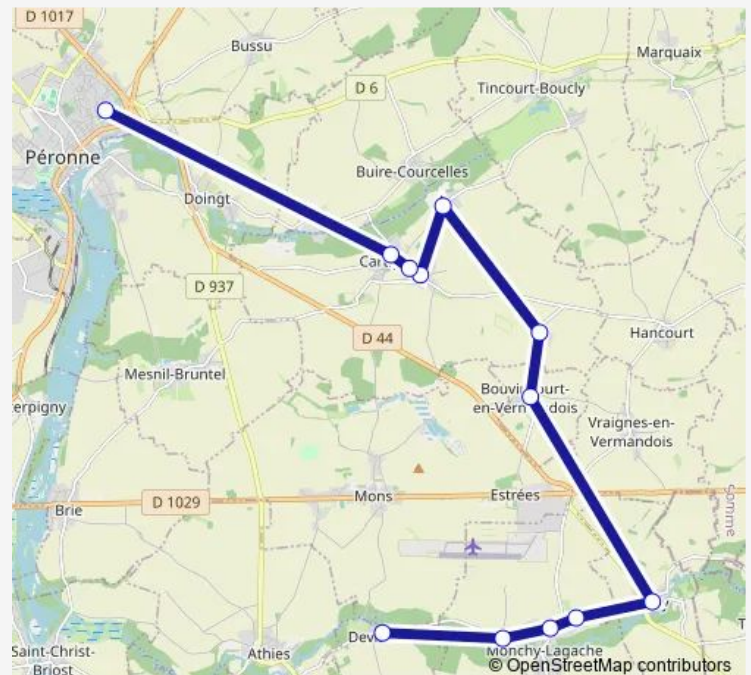

Direction

Devise - Place — Peronne - Lycée P. M. France

12 stops

[Open route schedule](#)

Devise - Place

Monchy-Lagache - Montecourt

Monchy-Lagache - Méréaucourt - Carrefour

Monchy-Lagache - La Cabourerye

Route schedule

Devise - Place — Peronne - Lycée P. M. France

Monday 06:50

Tuesday 06:50

Wednesday 06:50

Thursday 06:50

Friday 06:50

Saturday —

Sunday —

Route info

Direction: Devise - Place

Stops: 12

Trip Duration: 0 hour 40 min

9-28-107 Bus time schedules and route maps are available in an offline PDF at busmaps.com. Use the busmaps.com website to see live bus times, train schedule or subway schedule, and step-by-step directions for all public transit in Cartigny