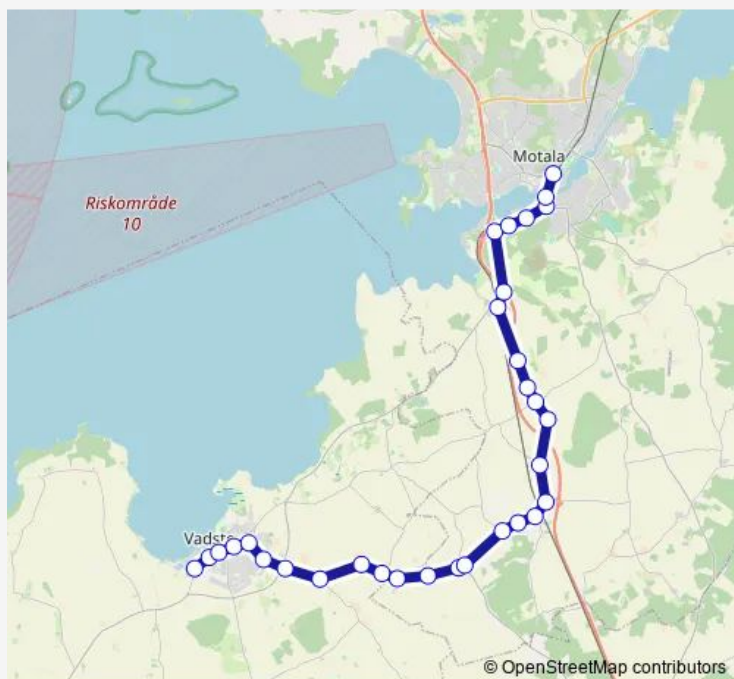

Thursday 05:05-23:35

Friday 05:05-23:35

Saturday 01:05-23:35

Sunday 01:05-23:35

Route info

Direction: Lasarettet Lasarettsgatan

Stops: 33

Trip Duration: 0 hour 35 min