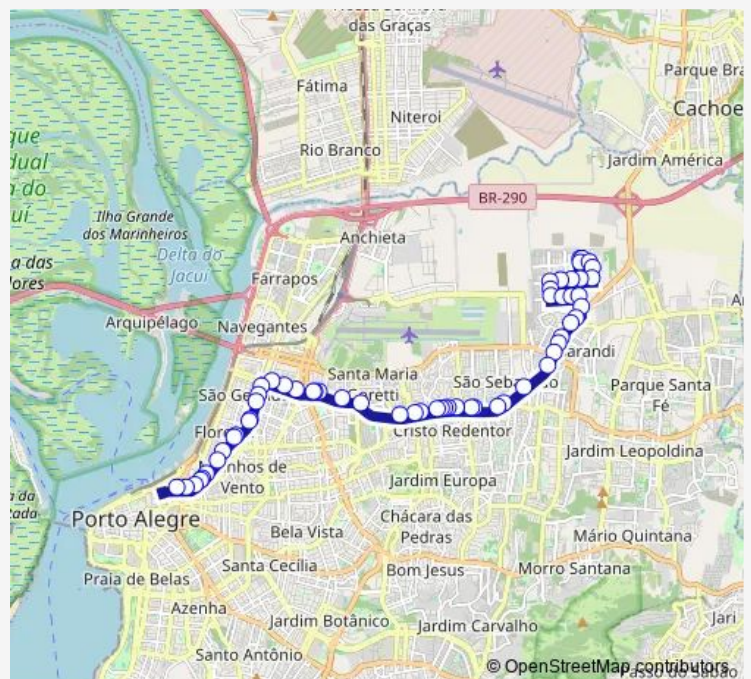

### Route schedule

Paulo Gomes DE Oliveira DF 193 — Voluntarios DA Patria 584

Monday 05:15-23:10

Tuesday 05:15-23:10

Wednesday 05:15-23:10

Thursday 05:15-23:10

Friday 05:15-23:10

Saturday 04:30-23:40

### Route info

Direction: Paulo Gomes DE Oliveira DF 193

Stops: 58

Trip Duration: 0 hour 40 min

613 — Elisabeth

Assis Brasil 5538

Assis Brasil 4822

Assis Brasil EF Strip Center