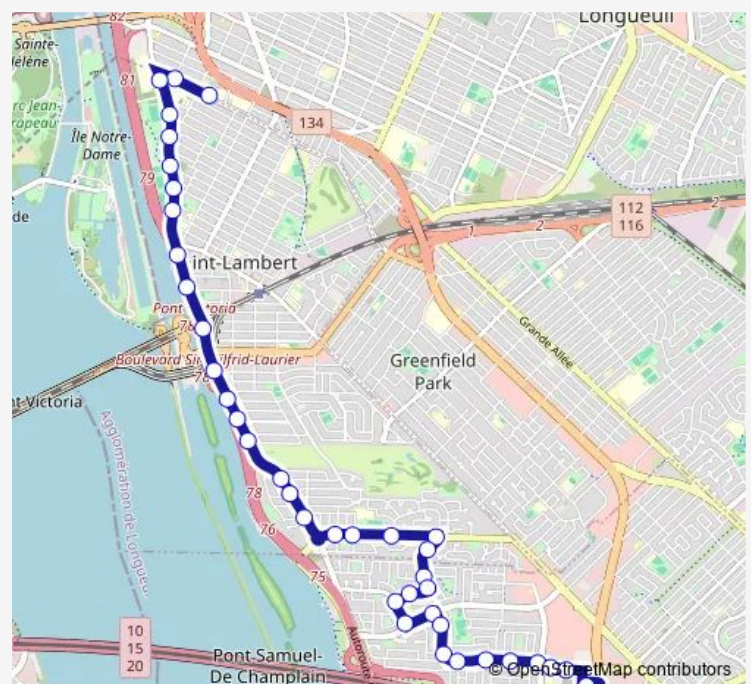

Riverside / Hickson

Riverside / Rivermere

Riverside / Alexandra

Riverside / de Montrose

Riverside / de Bolton

Riverside / Passage piétonnier

Riverside / de Normandie

Riverside / du Rhône

Simard / de Gascogne

Simard / du Pas-de-Calais

Simard / du Dauphiné

Route schedule

ch. Tiffin / École Notre-Dame-de-Lourdes — Terminus Panama

Monday 16:37-16:42

Tuesday 16:37-16:42

Wednesday 16:37-16:42

Thursday 16:37-16:42

Friday 16:37-16:42

Saturday —

Sunday —

Route info

Direction: ch. Tiffin / École Notre-Dame-de-Lourdes

Stops: 38

Trip Duration: 0 hour 28 min

Route info

Direction: Panama / Parny

Stops: 39

Trip Duration: 0 hour 27 min

Riverside / St-Denis

Riverside / Argyle

Riverside / Mercille

Riverside / Pine