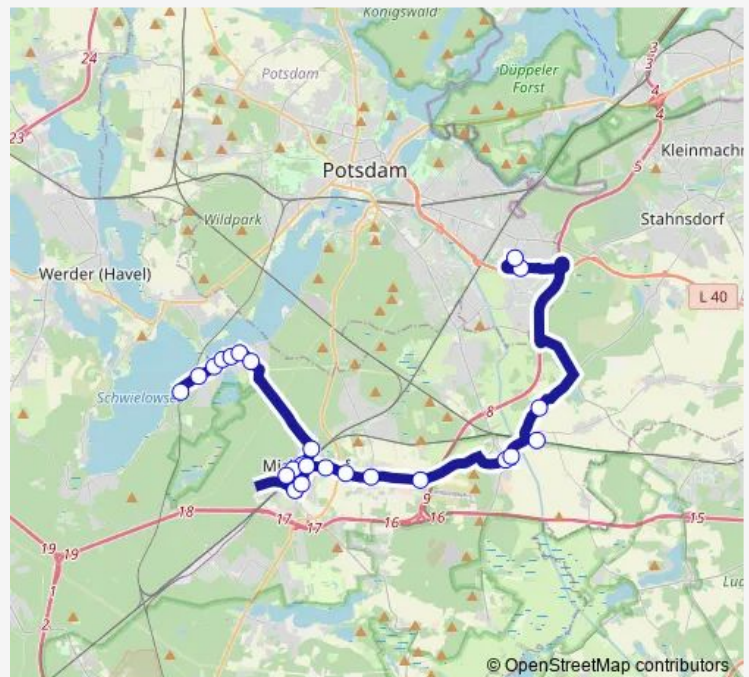

Michendorf, West

### Route schedule

Caputh, Wendepplatz — Michendorf, West

Monday 07:10

Tuesday 07:10

Wednesday 07:10

Thursday 07:10

Friday 07:10

Saturday —

### Route info

Direction: Caputh, Wendepplatz

Stops: 13

Trip Duration: 0 hour 17 min