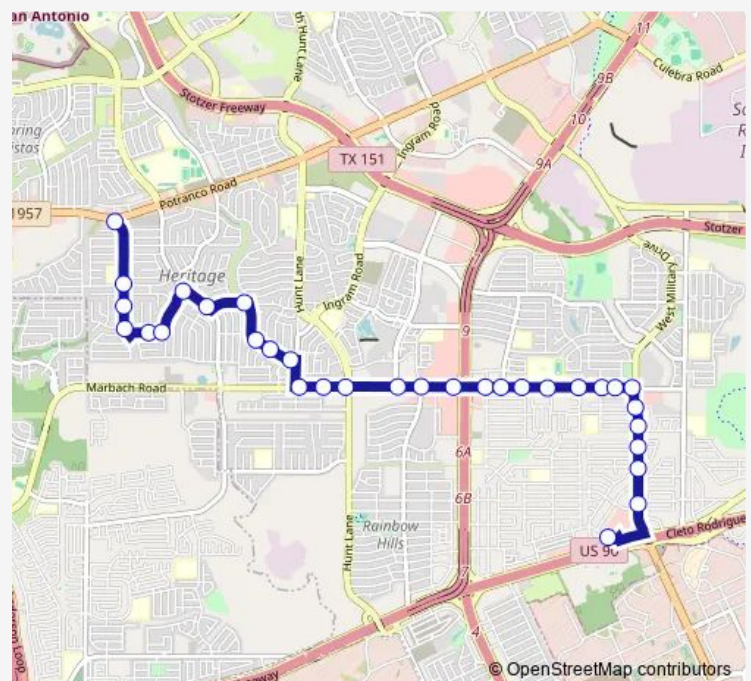

### Route schedule

Fillmore & Potranco — KEL-LAC Transit Center

Monday 05:20-22:17

Tuesday 05:20-22:17

Wednesday 05:20-22:17

Thursday 05:20-22:17

Friday 05:20-22:17

Saturday 05:28-22:17

### Route info

Direction: Fillmore & Potranco

Stops: 32

Trip Duration: 0 hour 23 min

613 — Heritage NW / Kel-Lac

Marbach IN Front OF 7624

Marbach & Rawhide

Marbach & Westedge

## Route info

Direction: KEL-LAC Transit Center

Stops: 29

Trip Duration: 0 hour 21 min

Dugas Opp. Cedarvale

Potranco & Dugas

Potranco & Ellison

Fillmore & Potranco