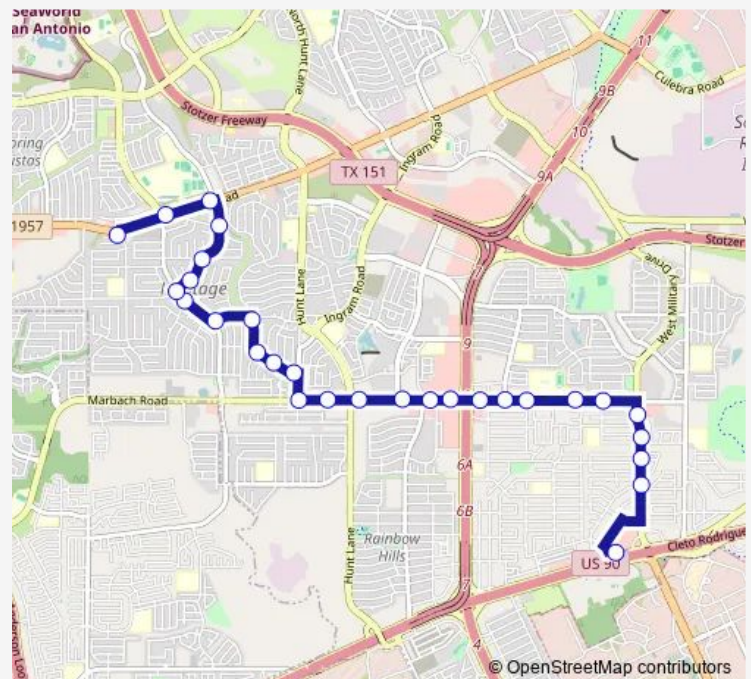

### Route schedule

FILLMORE & POTRANCO — KEL-LAC Transit Center

Monday 05:20-22:17

Tuesday 05:20-22:17

Wednesday 05:20-22:17

Thursday 05:20-22:17

Friday 05:20-22:17

Saturday 05:28-22:17

### Route info

Direction: FILLMORE & POTRANCO

Stops: 32

Trip Duration: 0 hour 23 min

613 — Heritage NW / Kel-Lac

Marbach IN Front OF 7624

Marbach & Rawhide

MARBACH & WESTEDGE

## Route info

Direction: KEL-LAC Transit Center

Stops: 29

Trip Duration: 0 hour 21 min

DUGAS OPP. CEDARVALE

POTRANCO & DUGAS

POTRANCO & ELLISON

FILLMORE & POTRANCO