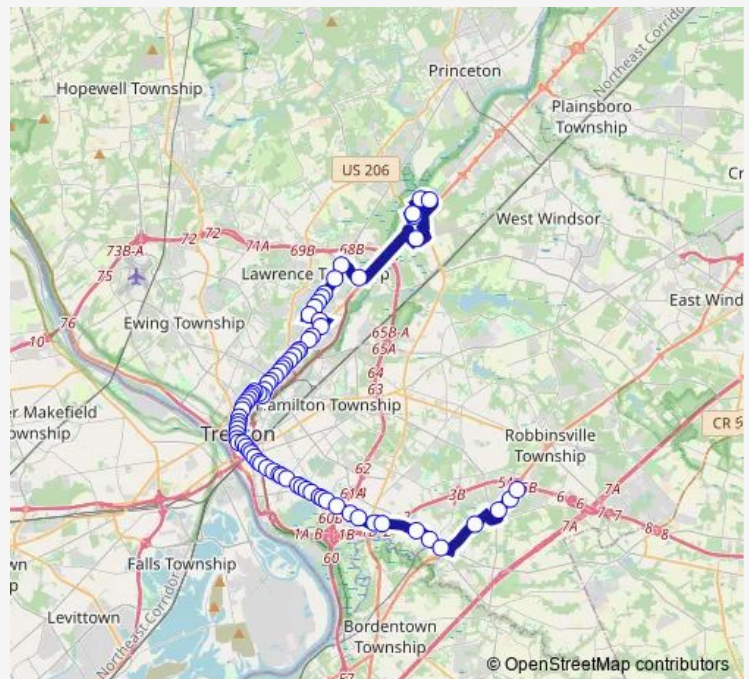

US-206 (S. Broad ST) AT Homestead Ave

US-206 (S. Broad ST) AT Woodside Ave

US-206 (S. Broad ST) AT Fetter Ave

US-206 (S. Broad ST) AT Maddock Ave

US-206 (S. Broad ST) 100'N OF Beech Ave

US-206 (S. Broad ST) 200'S OF Lake Ave

US-206 (S. Broad ST) AT Mary St

US-206 (S. Broad ST) AT Lily St

S Broad ST AT Samuel St

South Broad ST AT Cedar Ln

South Broad ST AT Lakeside Ave

Route schedule

Marketplace Blvd AT Spirit OF 76 Blvd (Chase Bank) — Mercer Mall

Monday	05:15-00:34 ⁺¹
Tuesday	05:15-00:34 ⁺¹
Wednesday	05:15-00:34 ⁺¹
Thursday	05:15-00:34 ⁺¹
Friday	05:15-00:34 ⁺¹
Saturday	05:15-23:00
Sunday	05:15-22:03

Route info

Direction: Marketplace Blvd AT Spirit OF 76 Blvd (Chase Bank)

Stops: 73

Trip Duration: 1 hour 11 min

S Broad ST AT Liberty St

SOUTH BROAD ST AT DIVISION ST

South Broad ST AT Beatty St

SOUTH BROAD ST AT HUDSON ST

South Broad ST 450' N OF DYE St.

SOUTH BROAD ST AT BRIDGE ST