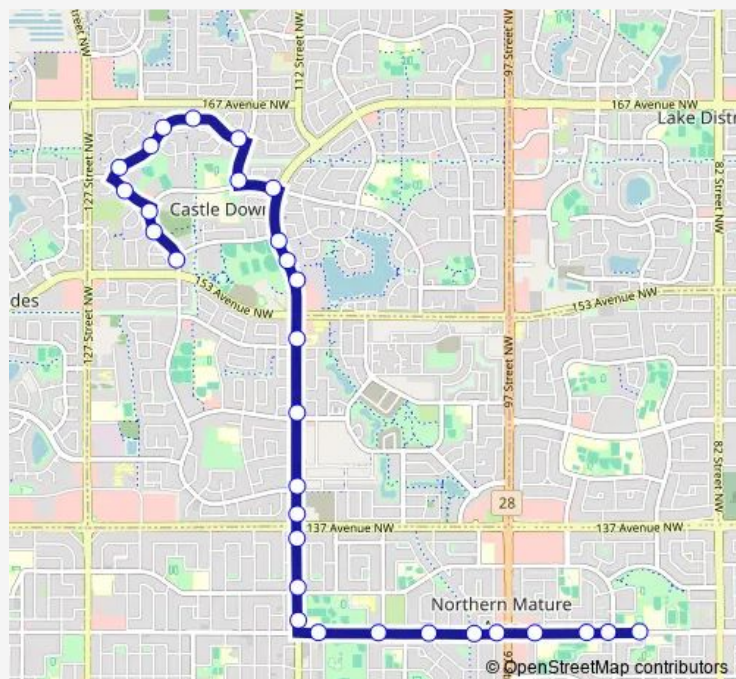

Castle Downs Road & 162 Avenue

115 Street & 162 Avenue

Route schedule

88 Street & 132 Avenue — 121 Street & 157 Avenue

Monday 15:09-15:25

Tuesday 15:09-15:25

Wednesday 15:09-15:25

Thursday 12:11-14:30

Friday 15:09-15:25

Saturday —

Sunday —

Route info

Direction: 88 Street & 132 Avenue

Stops: 30

Trip Duration: 0 hour 37 min

613 — Archbishop O'Leary - Queen Elizabeth - Dunluce **BusMaps**

121 Street & 157 Avenue

Direction

121 Street & 157 Avenue — 88 Street & 132 Avenue

30 stops

[Open route schedule](#)

121 Street & 157 Avenue

121 Street & 159 Avenue

121 Street & 161 Avenue

Route info

Direction: 121 Street & 157 Avenue

Stops: 30

Trip Duration: 0 hour 40 min

95A Street & 132 Avenue Nearside

95 Street & 132 Avenue

91 Street & 132 Avenue

90 Street & 132 Avenue