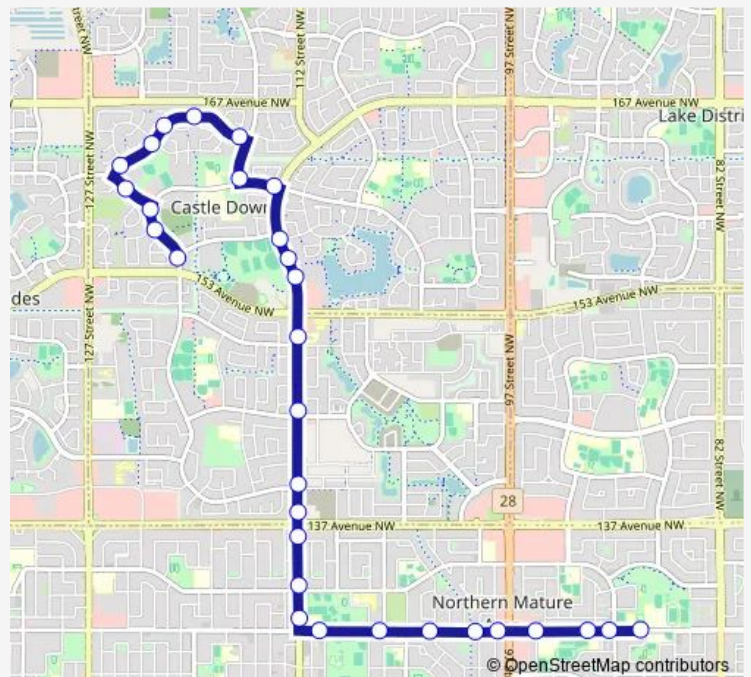

Castle Downs Road & 162 Avenue

115 Street & 162 Avenue

**Route schedule**

88 Street & 132 Avenue — 121 Street & 157 Avenue

Monday 15:12-15:28

Tuesday 15:12-15:28

Wednesday 15:12-15:28

Thursday 12:14-15:15

Friday 12:14-15:28

Saturday —

Sunday —

**Route info**

Direction: 88 Street & 132 Avenue

Stops: 30

Trip Duration: 0 hour 34 min

115 Street & Dunluce Road

## Direction

121 Street & 157 Avenue — 88 Street & 132 Avenue

30 stops

[Open route schedule](#)

121 Street & 157 Avenue

121 Street & 159 Avenue

121 Street & 161 Avenue

Dunluce Road & 161 Avenue

## Route info

Direction: 121 Street & 157 Avenue

Stops: 30

Trip Duration: 0 hour 40 min

95A Street & 132 Avenue Nearside

95 Street & 132 Avenue

91 Street & 132 Avenue

90 Street & 132 Avenue