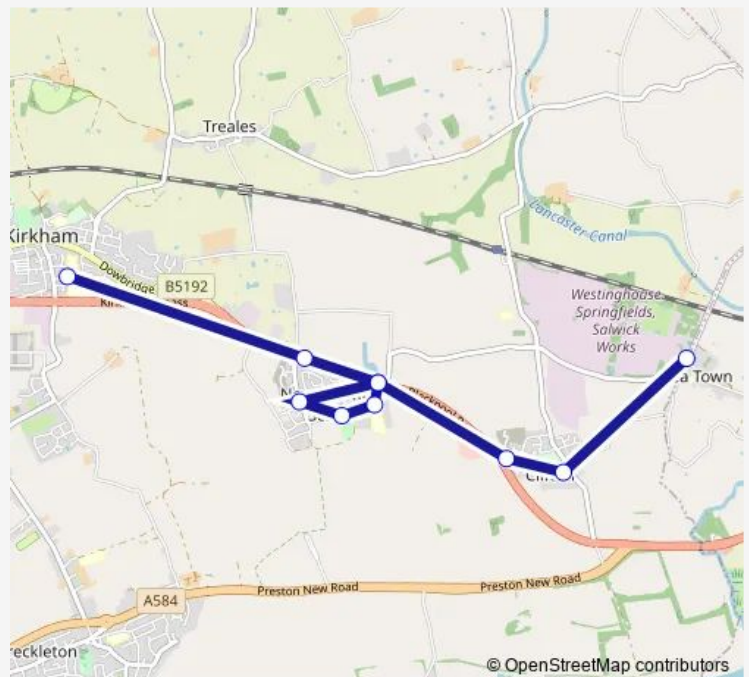

Route schedule

Carr Hill High School — Smiths Arms

Monday 15:15

Tuesday 15:15

Wednesday 15:15

Thursday 15:15

Friday 15:15

Saturday —

Sunday —

Route info

Direction: Carr Hill High School

Stops: 10

Trip Duration: 0 hour 15 min

613 — LEA Town - Kirkham Carr Hill HS

Direction

Smiths Arms — Carr Hill High School

9 stops

[Open route schedule](#)

Smiths Arms

Silver Street

Stanagate

Newton CE Primary School

Newton Hall

Post Office

Thursday 08:20

Friday 08:20

Saturday —

Sunday —

Route info

Direction: Smiths Arms

Stops: 9

Trip Duration: 0 hour 25 min