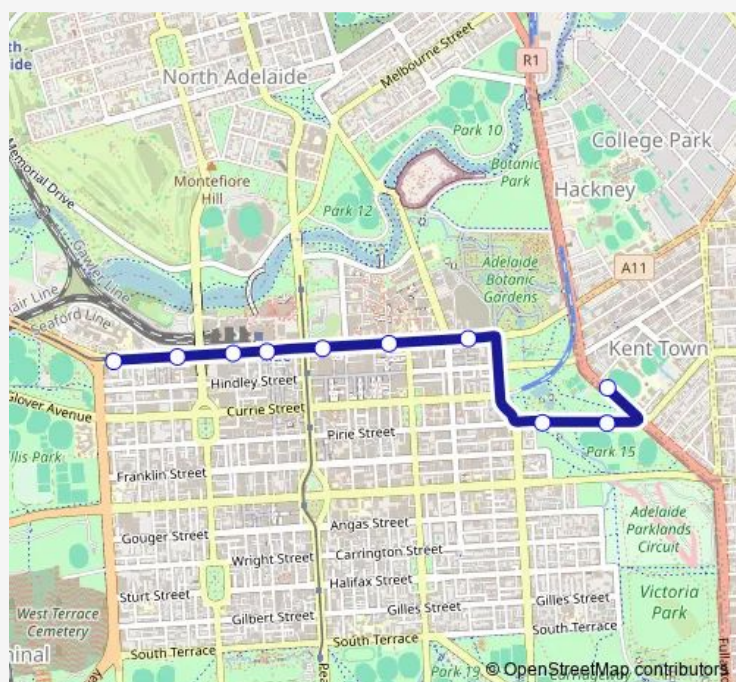

### Direction

Stop C1 Dequetteville Tce - North East side — Stop Y2 North Tce - South side

10 stops

[Open route schedule](#)

Stop C1 Dequetteville Tce - North East side

Stop 2 Bartels Rd - South side

Stop 1 Bartels Rd - South side

Stop R1 North Tce - South side

Stop T1 North Tce - South side

Stop U1 North Tce - South side

Stop W1 North Tce - South side

Stop W2 North Tce - South side

Stop X1 North Tce - South side

Stop Y2 North Tce - South side

### Route schedule

Stop C1 Dequetteville Tce - North East side — Stop Y2 North Tce - South side

Monday	15:40
Tuesday	15:40
Wednesday	15:40
Thursday	15:40
Friday	15:40
Saturday	—
Sunday	—

### Route info

Direction: Stop C1 Dequetteville Tce - North East side

Stops: 10

Trip Duration: 0 hour 13 min

613 Bus time schedules and route maps are available in an offline PDF at [busmaps.com](https://busmaps.com). Use the [busmaps.com](https://busmaps.com) website to see live bus times, train schedule or subway schedule, and step-by-step directions for all public transit in Adelaide