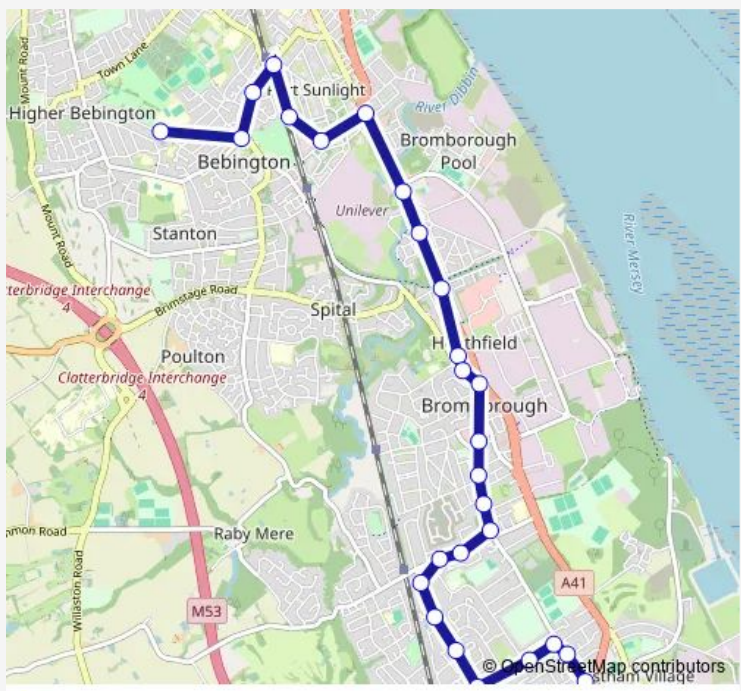

Bus 613 Higher Bebington Road / Bebington High School - Bridle Road / New Chester Road

[Go to website](#)

Direction
 Bebington High School — Adaston Avenue
 27 stops
[Open route schedule](#)

- Bebington High School
- The Village
- Barlow Avenue
- Bebington Road
- The Causeway
- Cross Street
- Shore Drive
- Pool Lane
- Port Causeway
- Magazine Road
- Spital Road
- Croft Avenue East
- Stanhope Drive
- The Cross
- Acre Lane
- Neville Road
- Allport Road
- Brancote Gardens
- Westminster Drive
- Bromborough Station
- The Woodcotes

Route schedule
 Bebington High School — Adaston Avenue

Monday	15:10
Tuesday	15:10
Wednesday	15:10
Thursday	15:10
Friday	15:10
Saturday	—
Sunday	—

Route info
 Direction: Bebington High School
 Stops: 27
 Trip Duration: 0 hour 26 min

613 — Higher Bebington Road / Bebington High School -
 Bridle Road / New Chester Road **BusMaps**

Langfield Grove

Heygarth Road

Raeburn Avenue

Bridle Road

Carlett Boulevard

Adaston Avenue

613 Bus time schedules and route maps are available in an offline PDF at busmaps.com. Use the busmaps.com website to see live bus times, train schedule or subway schedule, and step-by-step directions for all public transit in Liverpool