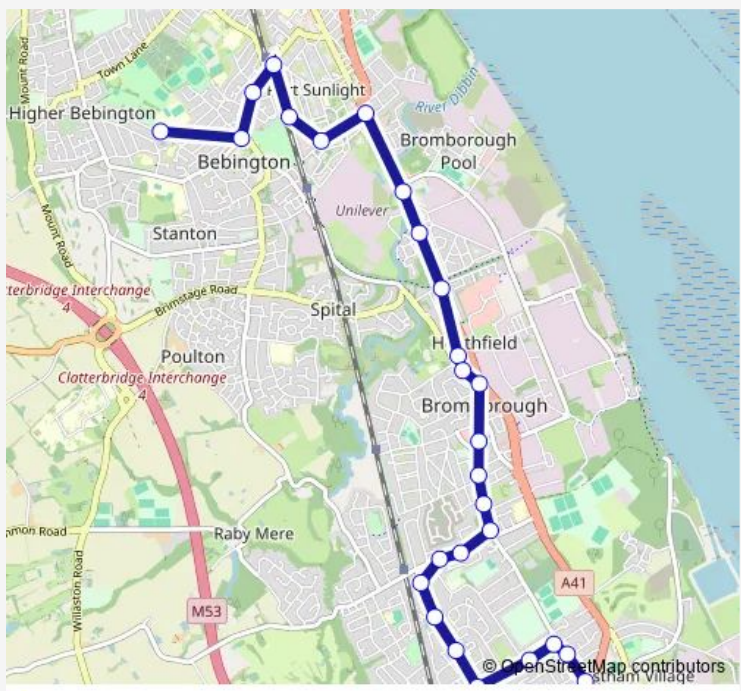

Bus 613 Higher Bebington Road / Bebington High School - Bridle Road / New Chester Road

[Go to website](#)

Direction
 Bebington High School — Adaston Avenue
 27 stops
[Open route schedule](#)

- Bebington High School
- The Village
- Barlow Avenue
- Bebington Road
- The Causeway
- Cross Street
- Shore Drive
- Pool Lane
- Port Causeway
- Magazine Road
- Spital Road
- Croft Avenue East
- Stanhope Drive
- The Cross
- Acre Lane
- Neville Road
- Allport Road
- Brancote Gardens
- Westminster Drive
- Bromborough Station
- The Woodcotes

Route schedule
 Bebington High School — Adaston Avenue

Monday	15:10
Tuesday	15:10
Wednesday	15:10
Thursday	15:10
Friday	15:10
Saturday	—
Sunday	—

Route info
 Direction: Bebington High School
 Stops: 27
 Trip Duration: 0 hour 26 min

613 — Higher Bebington Road / Bebington High School -
 Bridle Road / New Chester Road **BusMaps**

Langfield Grove

Heygarth Road

Raeburn Avenue

Bridle Road

Carlett Boulevard

Adaston Avenue

613 Bus time schedules and route maps are available in an offline PDF at busmaps.com. Use the busmaps.com website to see live bus times, train schedule or subway schedule, and step-by-step directions for all public transit in Liverpool