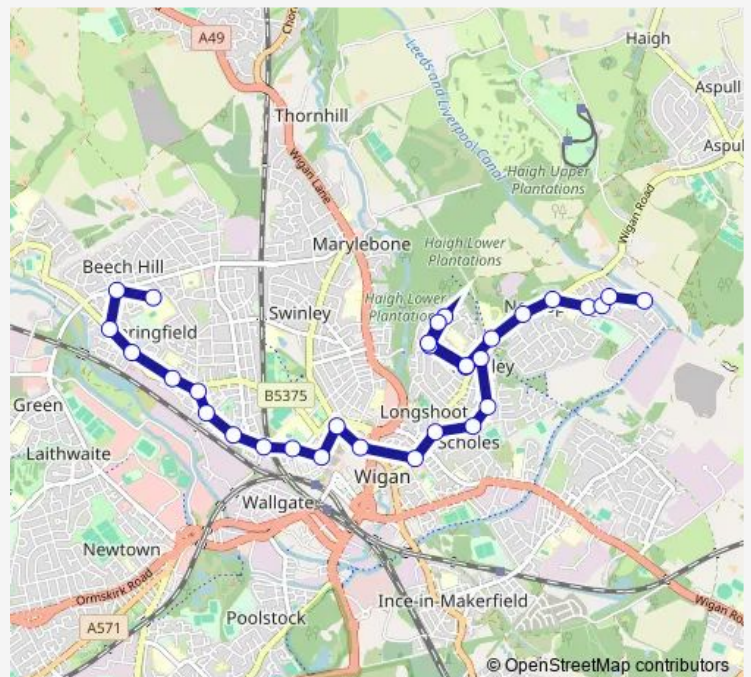

### Route schedule

Wigan Bus Station — Senecar Close

Monday 07:25

Tuesday 07:25

Wednesday 07:25

Thursday 07:25

Friday 07:25

Saturday —

### Route info

Direction: Wigan Bus Station

Stops: 14

Trip Duration: 0 hour 13 min

■ 613 — Wigan - New Springs