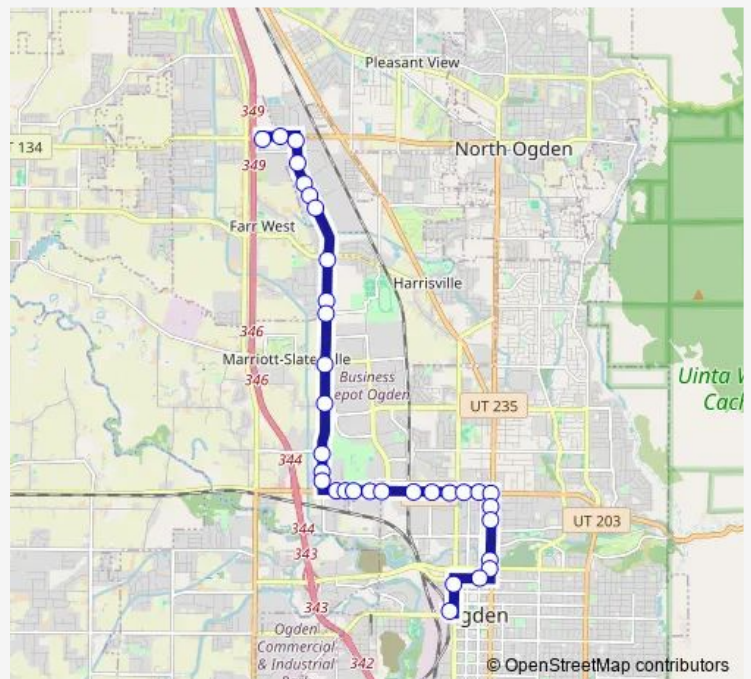

[Go to website](#)

**Direction**  
 1850 W @ 2698 N — Ogden Central Station (Bay B)  
 33 stops  
[Open route schedule](#)

- 1850 W @ 2698 N
- 2700 N @ 1670 W
- 1500 W @ 2690 N
- 1500 W @ 2437 N
- 1500 W @ 2249 N
- 1500 W @ 2151 N
- 1500 W @ 1973 N
- 1200 W @ 1387 N
- 1200 W @ 1105 N
- 1200 W @ 973 N
- 1200 W @ 375 N (Ogden)
- 1200 W @ 198 S
- 1200 W @ 726 S (Ogden)
- 1200 W @ 1001 S (Slaterville)
- 1200 W @ 1063 S
- 12th St @ 1151 W
- 12th St @ 1007 W (Ogden)
- 12th St @ 955 W (Ogden)
- 12th St @ 815 W
- 1200 S @ 737 W
- 12th St @ 451 W (Ogden)

**Route schedule**

1850 W @ 2698 N — Ogden Central Station (Bay B)

Monday	06:00-18:42
Tuesday	06:00-18:42
Wednesday	06:00-18:42
Thursday	06:00-18:42
Friday	06:00-18:42
Saturday	—
Sunday	—

**Route info**

Direction: 1850 W @ 2698 N  
 Stops: 33  
 Trip Duration: 0 hour 19 min

## Direction

Ogden Central Station (Bay B) — 1850 W @ 2698 N

35 stops

[Open route schedule](#)

Ogden Central Station (Bay B)

Wall Ave @ 2110 S

21st St @ 271 E (Ogden)

Washington Blvd / 20th St (Nb)

## Route info

Direction: Ogden Central Station (Bay B)

Stops: 35

Trip Duration: 0 hour 22 min

1200 W @ 1120 N

1200 W @ 1420 N

1350 W @ 1900 N

1350 W @ 2150 N