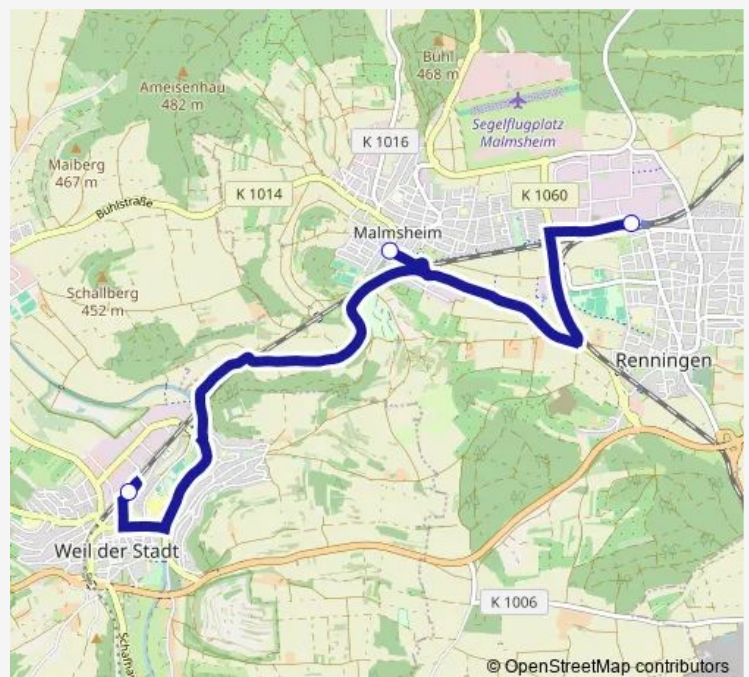

Magstadt Gleis 2

Renningen Ernst-Bauer-Pl.

Renningen Bf (Industriestr.) Pos 2

### Route schedule

Böblingen ZOB Bstg 8 — Renningen Bf (Industriestr.) Pos 2

Monday —

Tuesday —

Wednesday —

Thursday 22:04-00:04<sup>+1</sup>

Friday —

Saturday —

### Route info

Direction: Böblingen ZOB Bstg 8

Stops: 7

Trip Duration: 0 hour 37 min

■ S6e

## Route info

Direction: Renningen Bf (Industriestr.) Pos 1

Stops: 7

Trip Duration: 0 hour 37 min