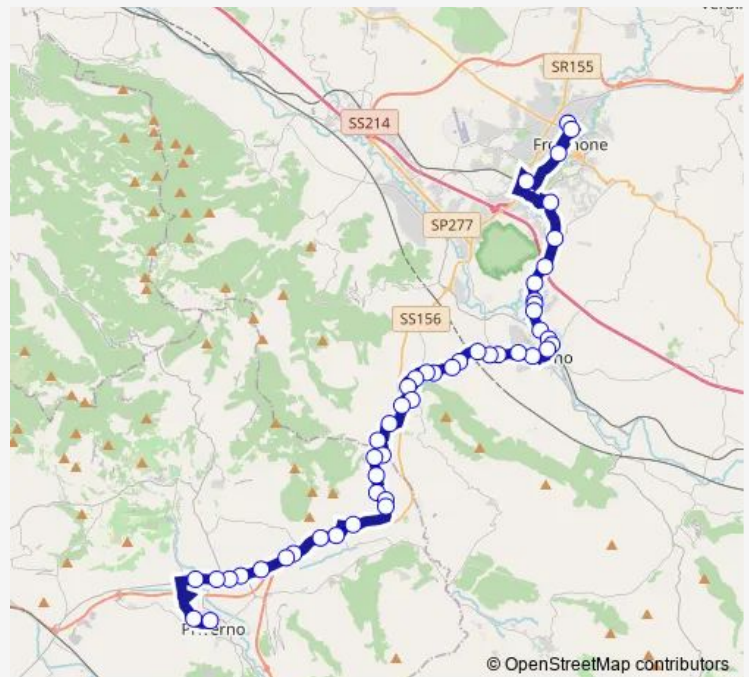

### Route schedule

Frosinone | Via Tiburtina Via Lago Maggiore # f3479 —  
Priverno | Terminal Bus | Ist. Superiore T. Rossi # f3429

Monday	13:40
Tuesday	13:40
Wednesday	13:40
Thursday	13:40
Friday	13:40
Saturday	—
Sunday	—

### Route info

Direction: Frosinone | Via Tiburtina Via Lago Maggiore # f3479

Stops: 48

Trip Duration: 1 hour 9 min

Ceccano | Via Matteotti Via Cava # f3504

Giuliano | Via Ceccano (Km 5) # f3505

Giuliano | Via Ceccano (Le Prata) # f3506