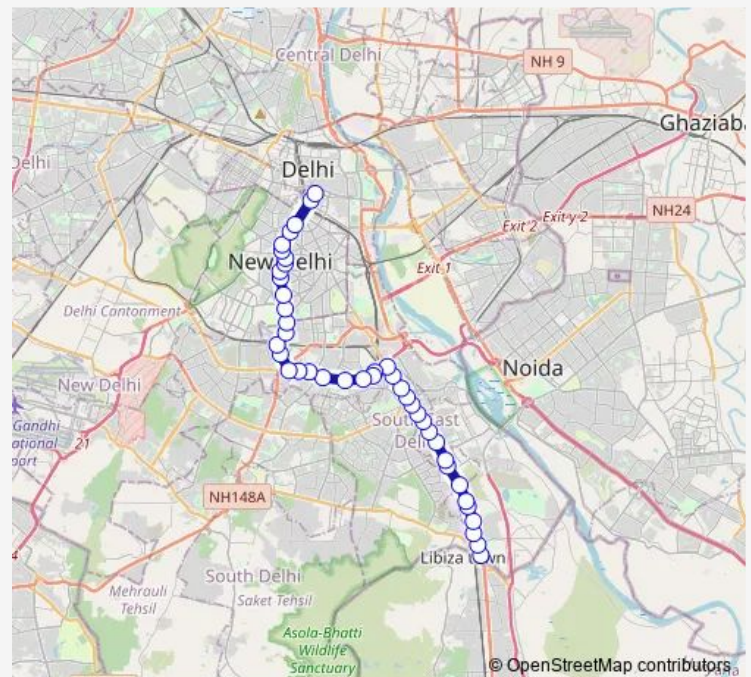

### Route schedule

Badarpur Border (T) — Vivekanand Marg / Minto Road

Monday 04:55-19:20

Tuesday 04:55-19:20

Wednesday 04:55-19:20

Thursday 04:55-19:20

Friday 04:55-19:20

Saturday 04:55-19:20

### Route info

Direction: Badarpur Border (T)

Stops: 42

Trip Duration: 1 hour 33 min

460down

BusMaps

Gupta Market

Andrews Ganj