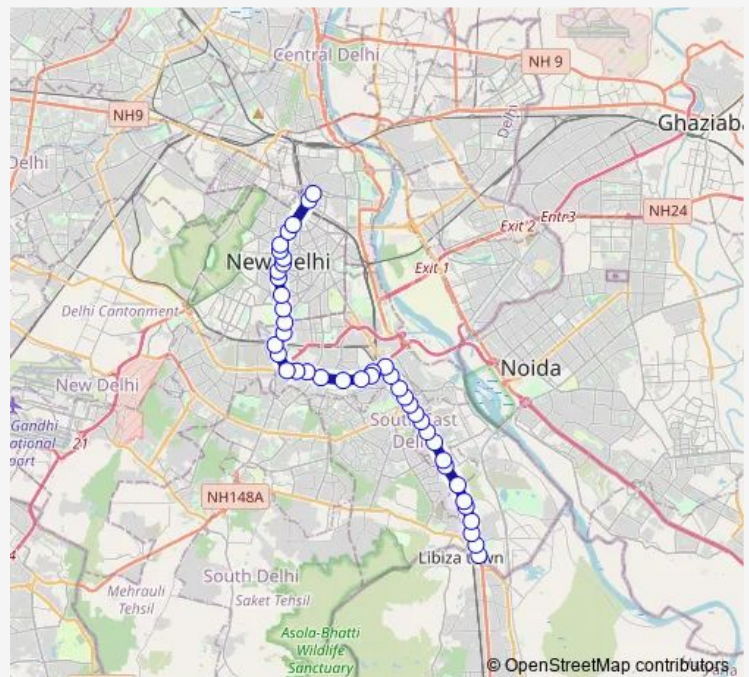

### Route schedule

Badarpur Border (T) — Vivekanand Marg / Minto Road

Monday 04:55-19:20

Tuesday 04:55-19:20

Wednesday 04:55-19:20

Thursday 04:55-19:20

Friday 04:55-19:20

Saturday 04:55-19:20

### Route info

Direction: Badarpur Border (T)

Stops: 42

Trip Duration: 1 hour 33 min

460down

BusMaps

Gupta Market

Andrews Ganj