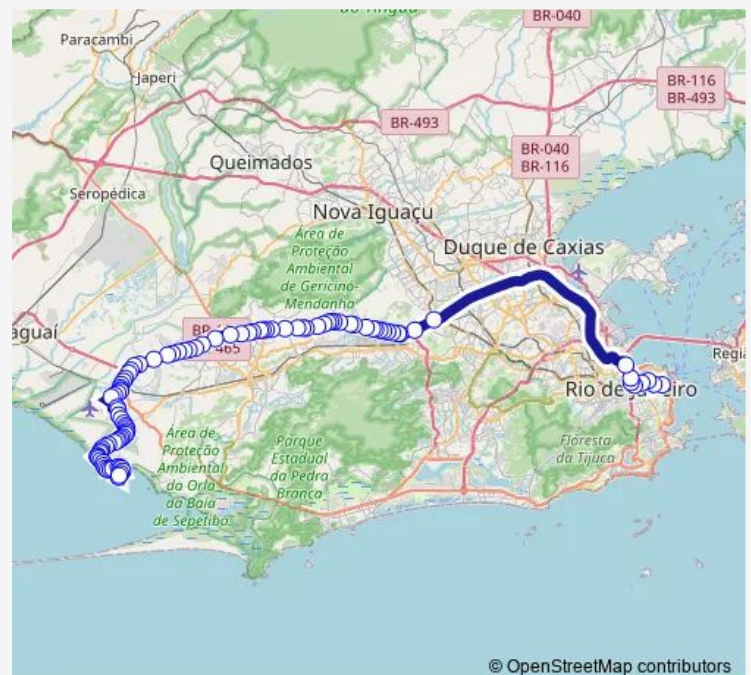

### Route schedule

Ponto Final: Sepetiba : Linha 2383 — Terminal Jamil Amiden : Ônibus Executivos

Monday 04:30-06:00

Tuesday 04:30-06:00

Wednesday 04:30-06:00

Thursday 04:30-06:00

Friday 04:30-06:00

Saturday —

### Route info

Direction: Ponto Final: Sepetiba : Linha 2383

Stops: 107

Trip Duration: 2 hour 34 min

© OpenStreetMap contributors

2383 — Sepetiba - Carioca

BusMaps

Landri Sales