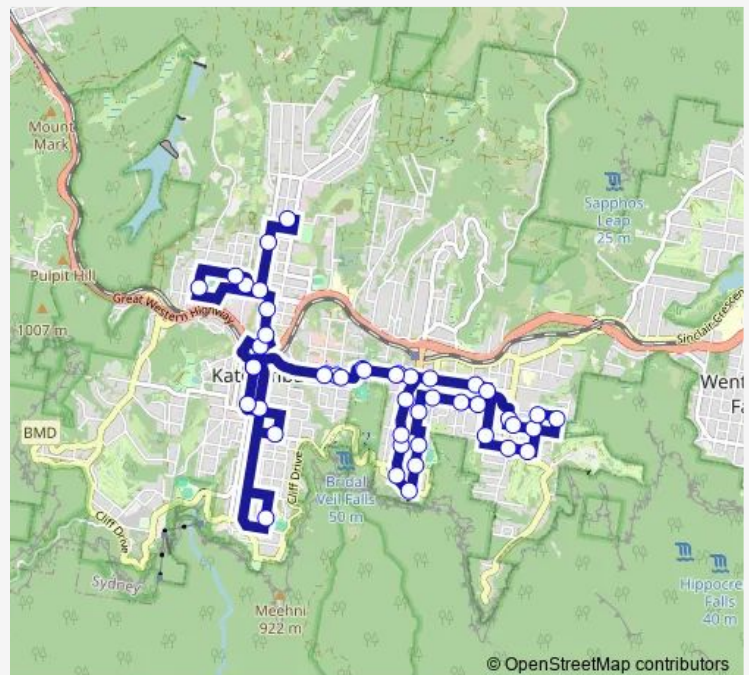

Thursday 08:02

Friday 08:02

Saturday —

Sunday —

Route info

Direction: Carrington Hotel, Katoomba St

Stops: 46

Trip Duration: 0 hour 58 min