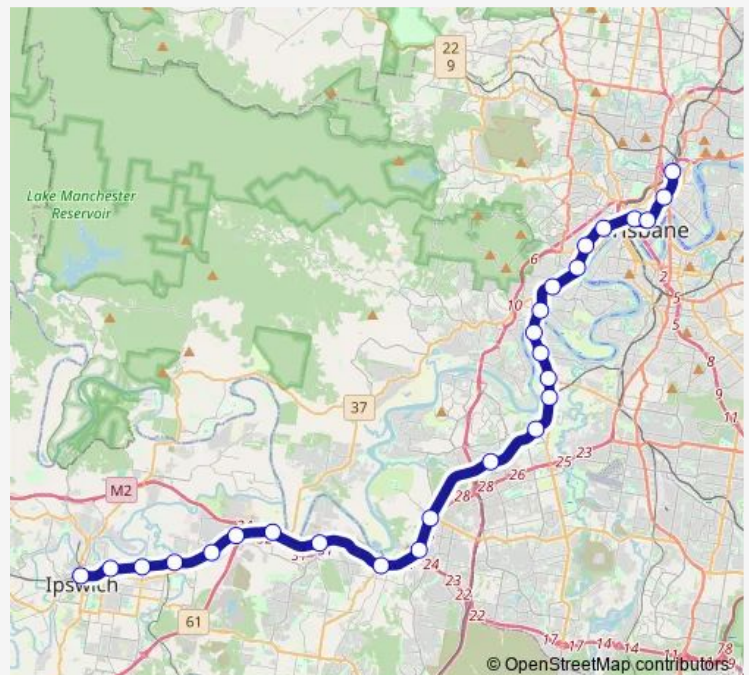

### Direction

Ipswich station, platform 1 — Bowen Hills station, platform 2

26 stops

[Open route schedule](#)

- Ipswich station, platform 1
- East Ipswich station, platform 2
- Booval station, platform 2
- Bundamba station, platform 2
- Ebbw Vale station, platform 2
- Dinmore station, platform 2
- Riverview station, platform 1
- Redbank station, platform 2
- Goodna station, platform 1
- Gailes station, platform 2
- Wacol station, platform 2
- Darra station, platform 4
- Oxley station, platform 3
- Corinda station, platform 5
- Sherwood station, platform 2
- Graceville station, platform 2
- Chelmer station, platform 2
- Indooroopilly station, platform 2
- Taringa station, platform 2
- Toowong station, platform 2
- Auchenflower station, platform 2

### Route schedule

Ipswich station, platform 1 — Bowen Hills station, platform 2

Monday	22:37
Tuesday	—
Wednesday	—
Thursday	—
Friday	—
Saturday	—
Sunday	22:37

### Route info

Direction: Ipswich station, platform 1

Stops: 26

Trip Duration: 1 hour 4 min

Milton station, platform 2

Roma Street station, platform 7

Central station, platform 3

Fortitude Valley station, platform 2