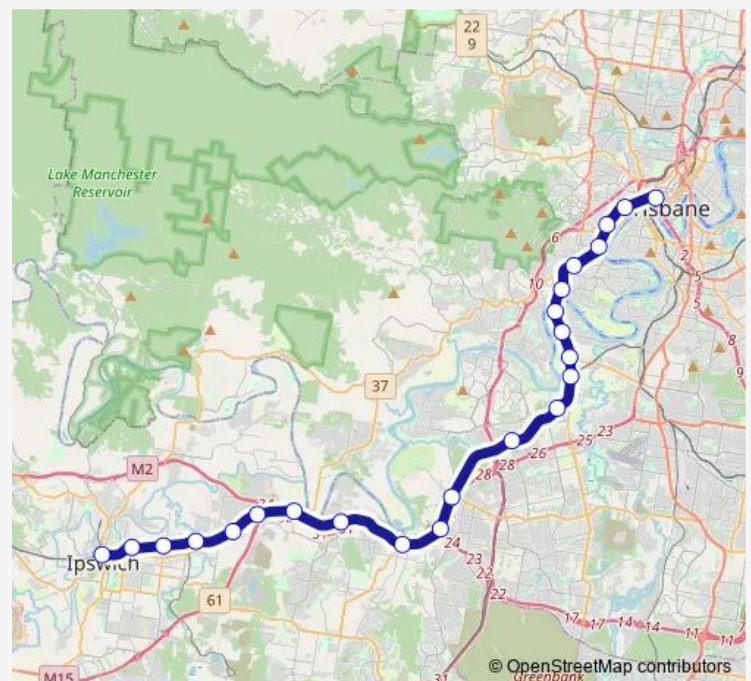

Oxley station, platform 3

Corinda station, platform 5

Sherwood station, platform 2

Graceville station, platform 2

Chelmer station, platform 2

Indooroopilly station, platform 2

Taringa station, platform 2

Toowong station, platform 2

Saturday —

Sunday —

Route info

Direction: Ipswich station, platform 1

Stops: 23

Trip Duration: 0 hour 56 min

IPBR — Ipswich line - Brisbane City

Milton station, platform 2

Roma Street station, platform 7

Direction

Ipswich station, platform 3 — Roma Street station, platform 9

23 stops

[Open route schedule](#)

Ipswich station, platform 3

East Ipswich station, platform 2

Booval station, platform 2

Bundamba station, platform 2

Ebbw Vale station, platform 2

Dinmore station, platform 2

Riverview station, platform 1

Redbank station, platform 2

Goodna station, platform 1

Gailes station, platform 2

Wacol station, platform 2